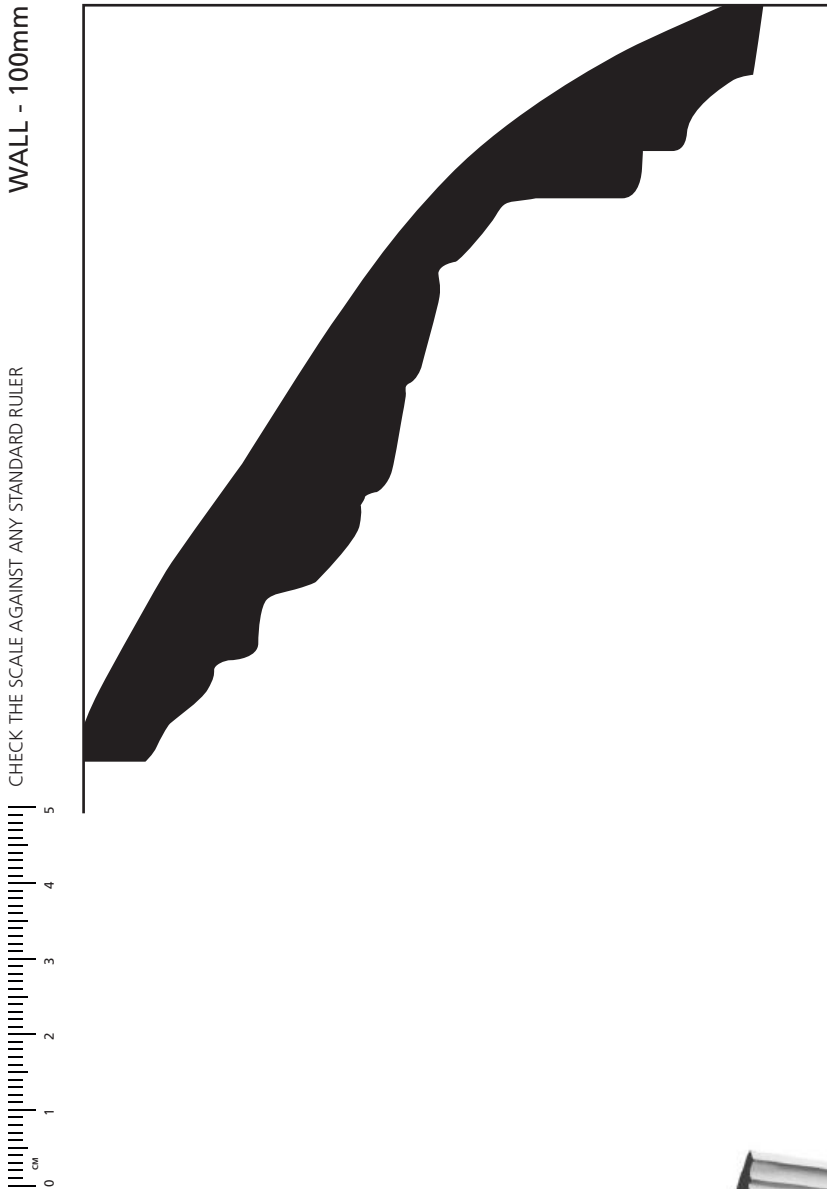

A8 CEILING - 90mm

1:1 SCALE*

A8 Federation

* When printed on an A4 page
Please set your PRINTER scale to **NONE**

ALLPLASTA

Quality Hand Crafted Plaster Products

VISIT US OR SHOP ONLINE AT:
allplasta.com.au