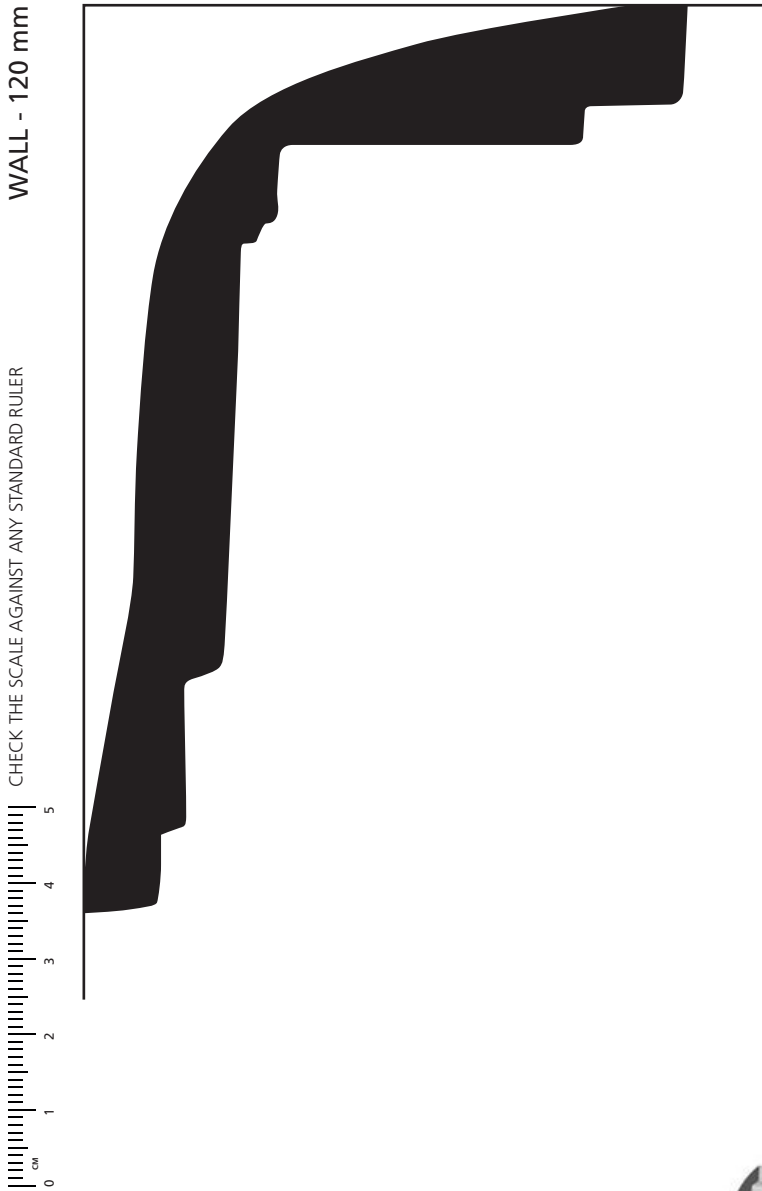

A245

CEILING - 80 mm

1:1 SCALE*

A245 Art Deco

* When printed on an A4 page
Please set your PRINTER scale to **NONE**

ALLPLASTA

Quality Hand Crafted Plaster Products

VISIT US OR SHOP ONLINE AT:
allplasta.com.au