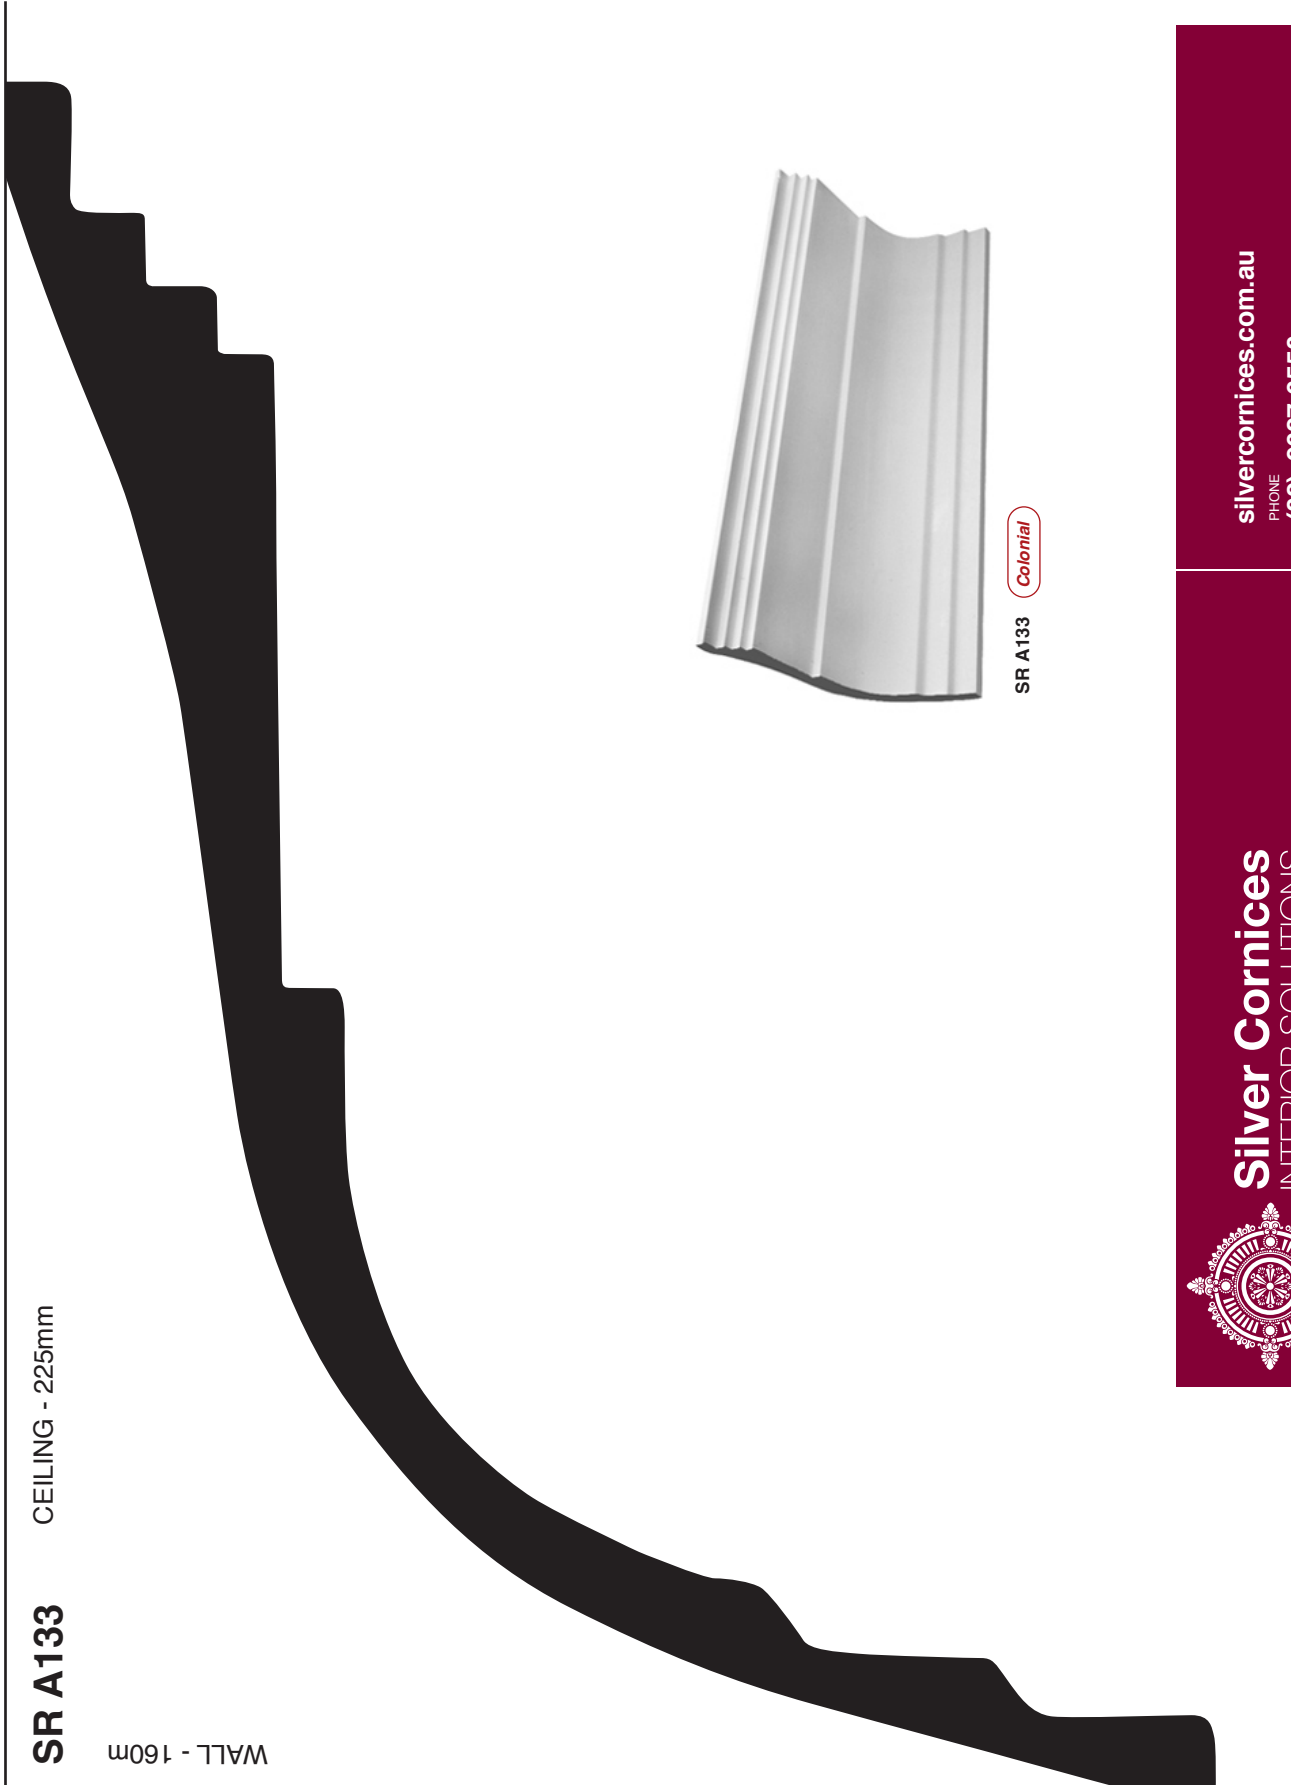

CHECK THE SCALE AGAINST ANY STANDARD RULER

1:1 SCALE\*

\* When printed on an A4 page  
Please set your PRINTER scale to NONE

CEILING - 225mm

SR A133

WALL - 160mm

Colonial

SR A133