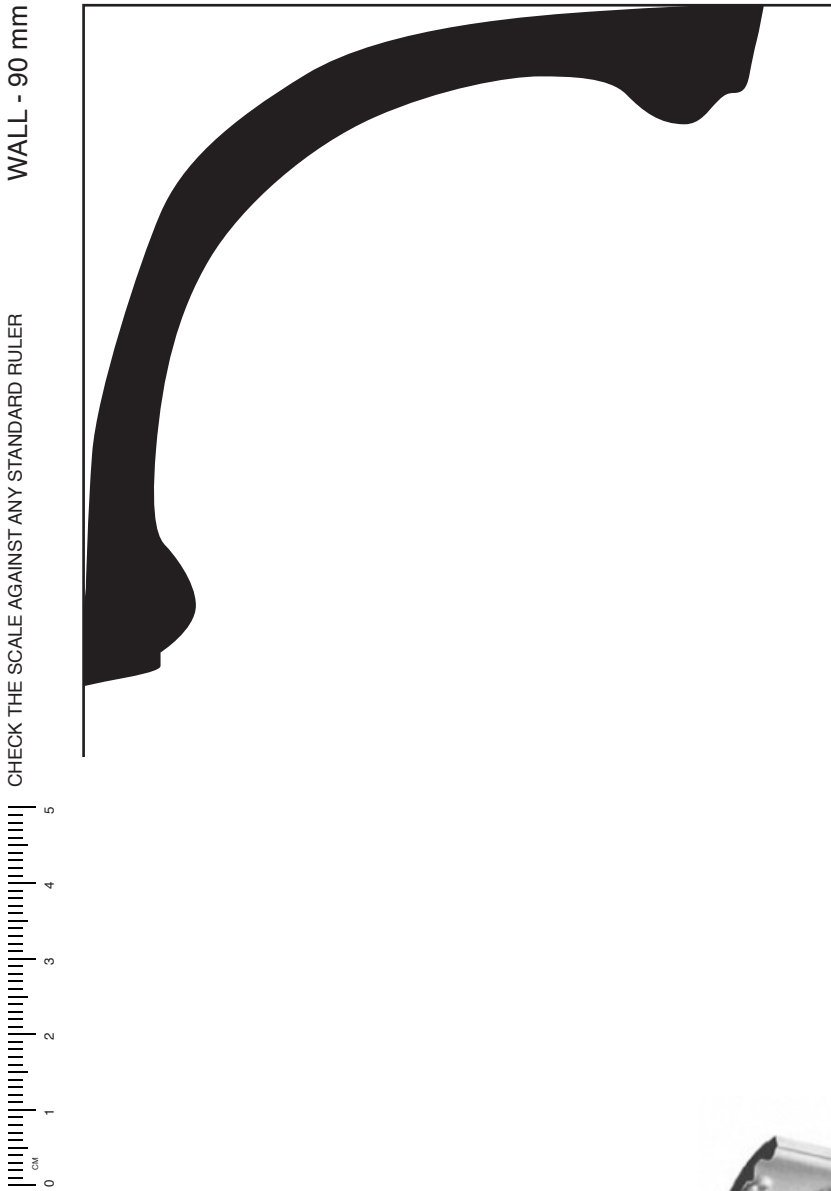

SR P5

CEILING - 90 mm

1:1 SCALE*

SR P5 **Georgian**

* When printed on an A4 page
Please set your PRINTER scale to NONE

Silver Cornices
INTERIOR SOLUTIONS

silvercornices.com.au
PHONE
(02) 9627 6550