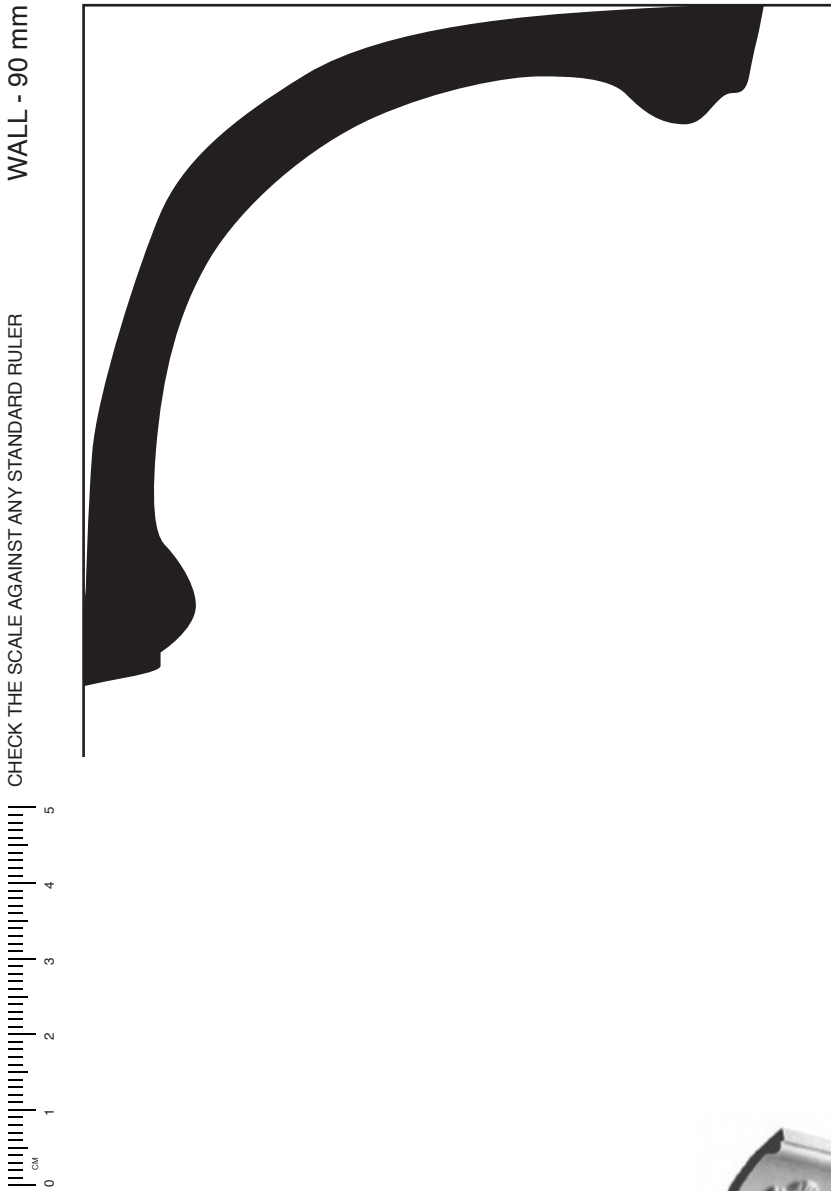

# SR P3

CEILING - 90 mm

1:1 SCALE\*

\* When printed on an A4 page  
Please set your PRINTER scale to NONE

**Silver Cornices**  
INTERIOR SOLUTIONS

[silvercornices.com.au](http://silvercornices.com.au)  
PHONE  
**(02) 9627 6550**