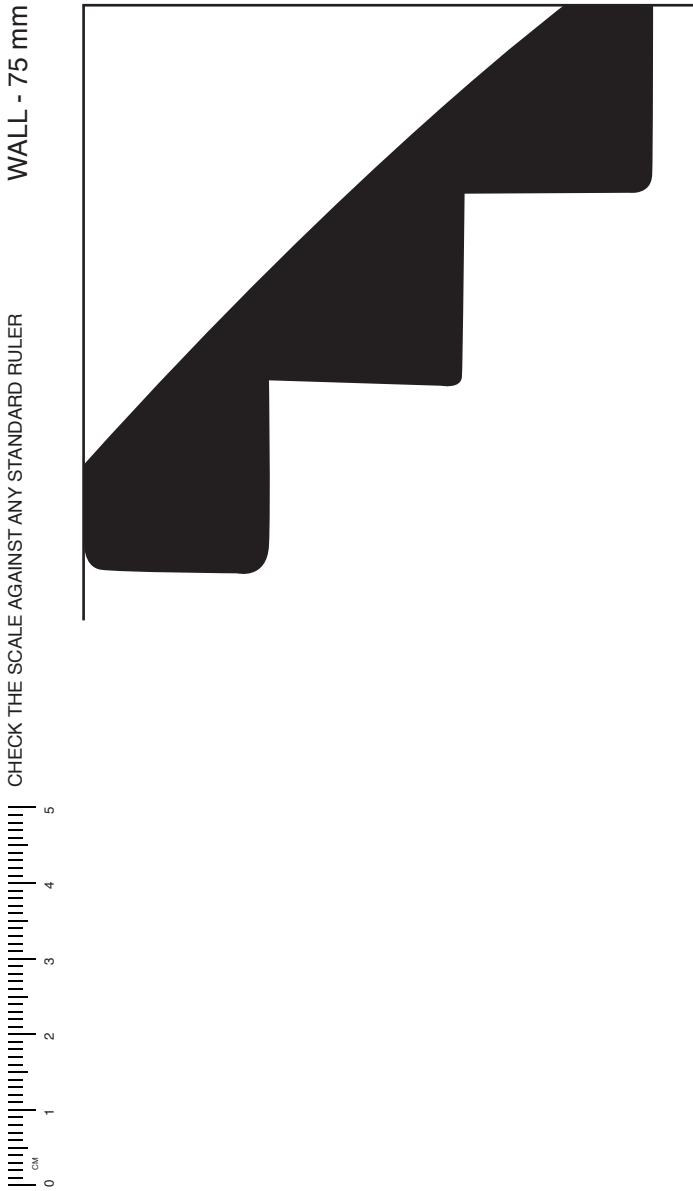

SR A355

CEILING - 75 mm

1:1 SCALE*

SR A355 *Modern*

* When printed on an A4 page
Please set your PRINTER scale to NONE

Silver Cornices
INTERIOR SOLUTIONS

silvercornices.com.au

PHONE
(02) 9627 6550