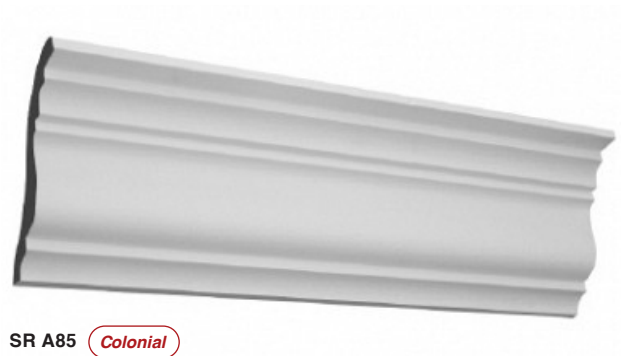

SR A85

CEILING - 130mm

1:1 SCALE*

WALL - 150mm

CHECK THE SCALE AGAINST ANY STANDARD RULER

SR A85 *Colonial*

* When printed on an A4 page
Please set your PRINTER scale to NONE

Silver Cornices
INTERIOR SOLUTIONS