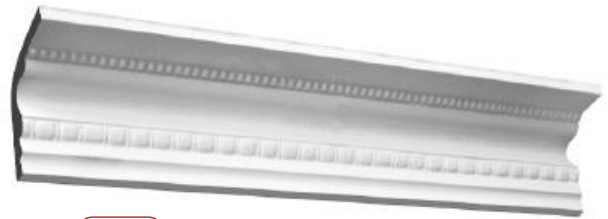

SC5

CEILING - 95mm

1:1 SCALE*

SC5 *Colonial*

* When printed on an A4 page
Please set your PRINTER scale to NONE

Silver Cornices
INTERIOR SOLUTIONS

silvercornices.com.au

PHONE
(02) 9627 6550