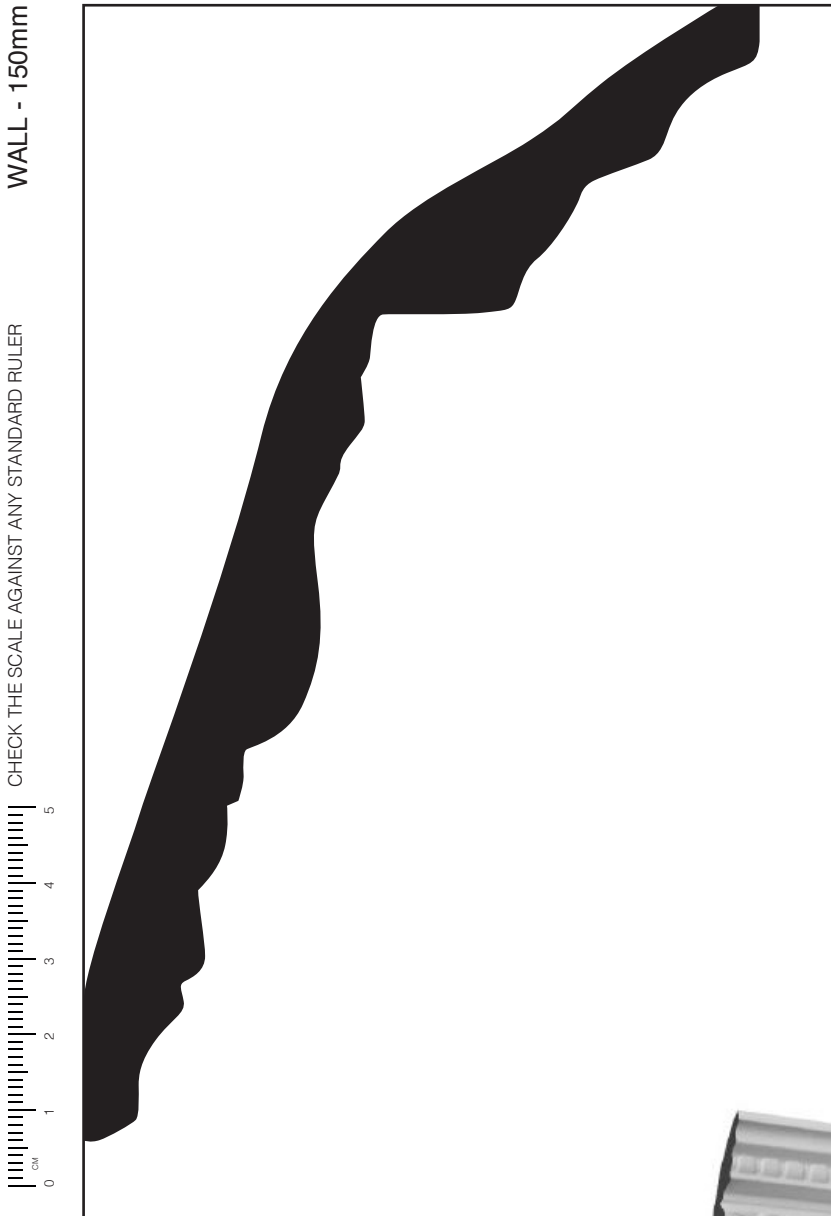

**SC8**

CEILING - 90mm

1:1 SCALE\*

SC8 *Victorian*

\* When printed on an A4 page  
Please set your PRINTER scale to NONE

**Silver Cornices**  
INTERIOR SOLUTIONS

[silvercornices.com.au](http://silvercornices.com.au)  
PHONE  
**(02) 9627 6550**