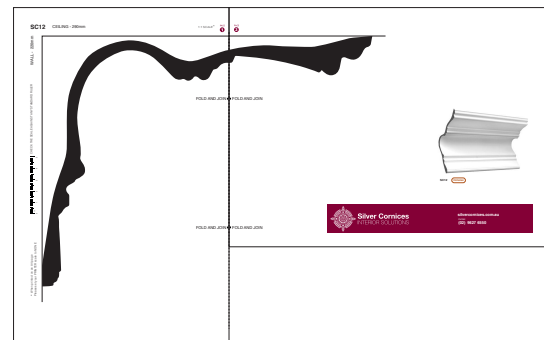

WALL - 220mm

CHECK THE SCALE AGAINST ANY STANDARD RULER

\* When printed on an A4 page  
Please set your PRINTER scale to NONE

FOLD AND JOIN ▶

FOLD AND JOIN ▶

2 PAGES: Fold the dotted lines and then join.

▼ FOLD AND JOIN