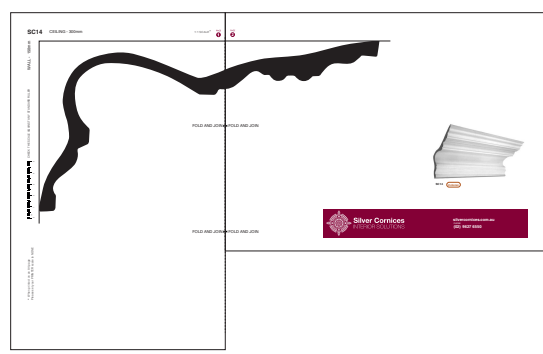

WALL - 150mm

CHECK THE SCALE AGAINST ANY STANDARD RULER

FOLD AND JOIN ▶

FOLD AND JOIN ▶

\* When printed on an A4 page  
Please set your PRINTER scale to NONE

2 PAGES: Fold the dotted lines and then join.

▼ FOLD AND JOIN