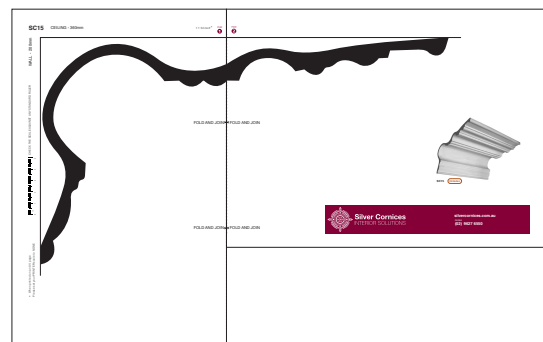

WALL - 200mm

CHECK THE SCALE AGAINST ANY STANDARD RULER

* When printed on an A4 page
Please set your PRINTER scale to NONE

FOLD AND JOIN ▶

FOLD AND JOIN ▶

2 PAGES: Fold the dotted lines and then join.

▼ FOLD AND JOIN