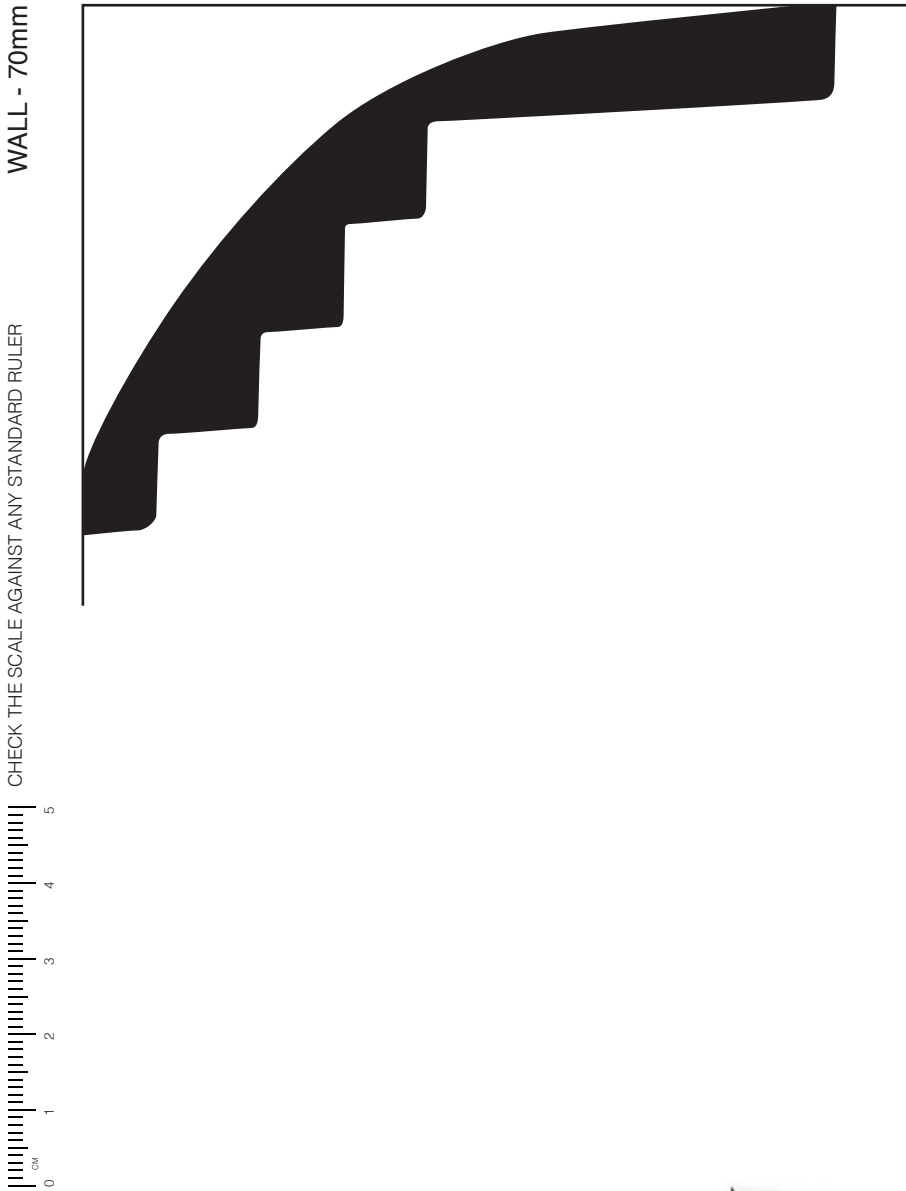

SC21

CEILING - 100mm

1:1 SCALE*

SC21 *Modern*

* When printed on an A4 page
Please set your PRINTER scale to NONE

Silver Cornices
INTERIOR SOLUTIONS

silvercornices.com.au

PHONE
(02) 9627 6550