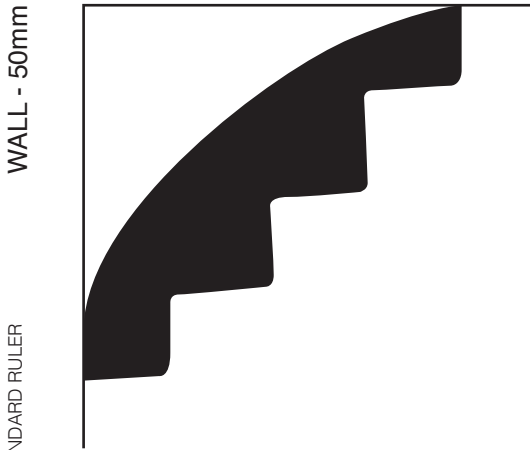

SC21A

CEILING - 50mm

1:1 SCALE*

CHECK THE SCALE AGAINST ANY STANDARD RULER

* When printed on an A4 page
Please set your PRINTER scale to NONE

SC21A *Modern*

Silver Cornices
INTERIOR SOLUTIONS

silvercornices.com.au