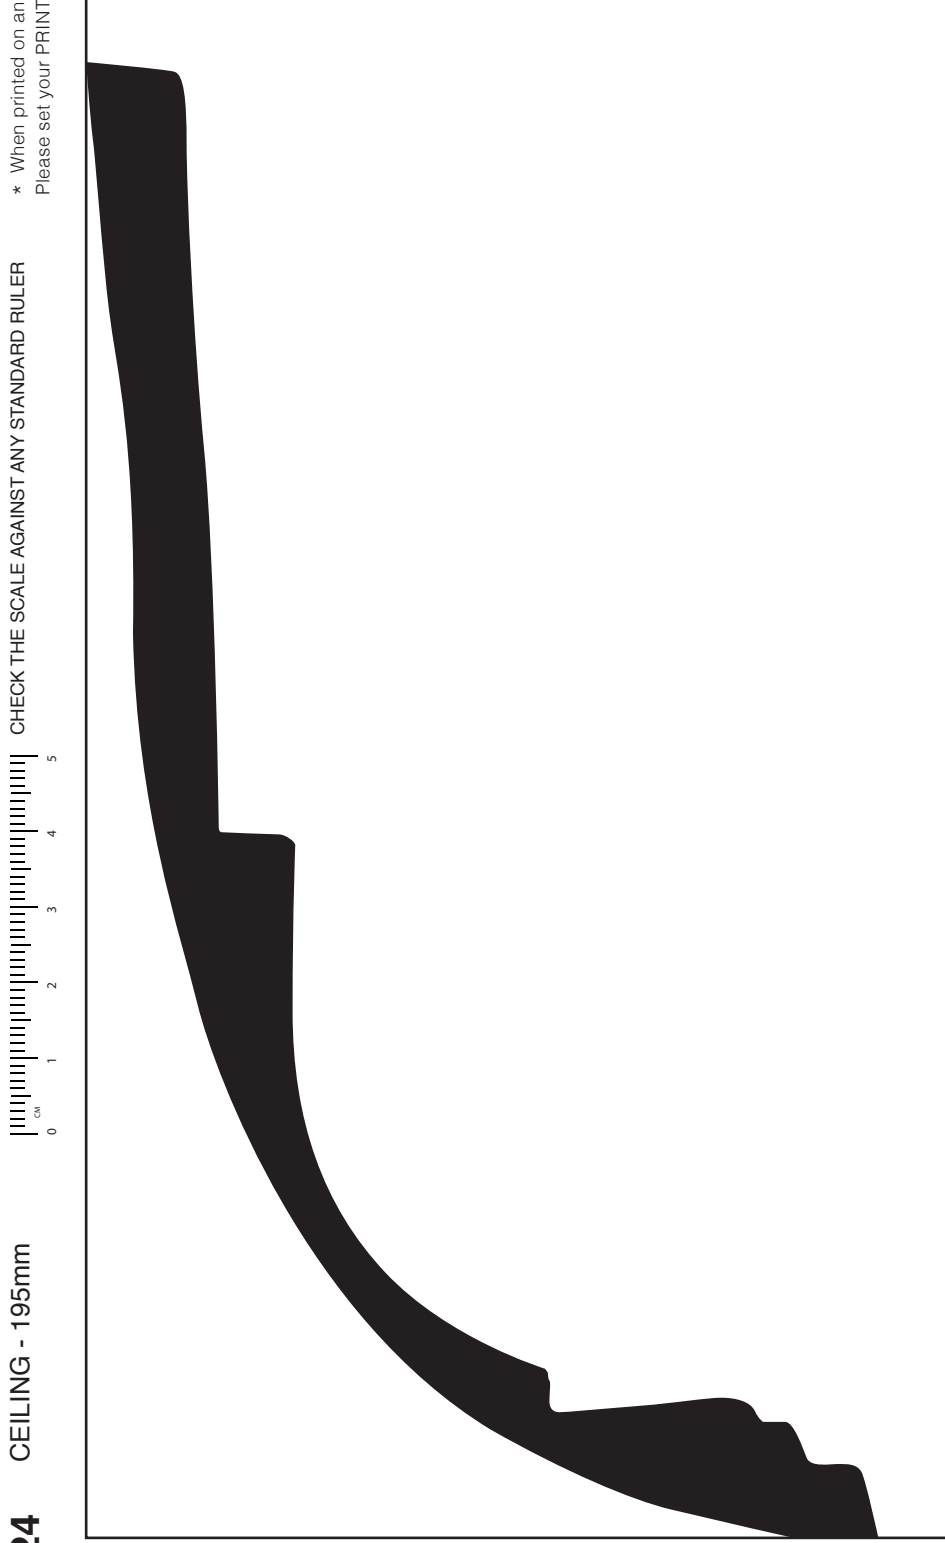

**SC24**

CEILING - 195mm

CHECK THE SCALE AGAINST ANY STANDARD RULER

1:1 SCALE\*

\* When printed on an A4 page  
Please set your PRINTER scale to NONE

WALL - 105mm

SC24 Art Deco

**Silver Cornices**  
INTERIOR SOLUTIONS