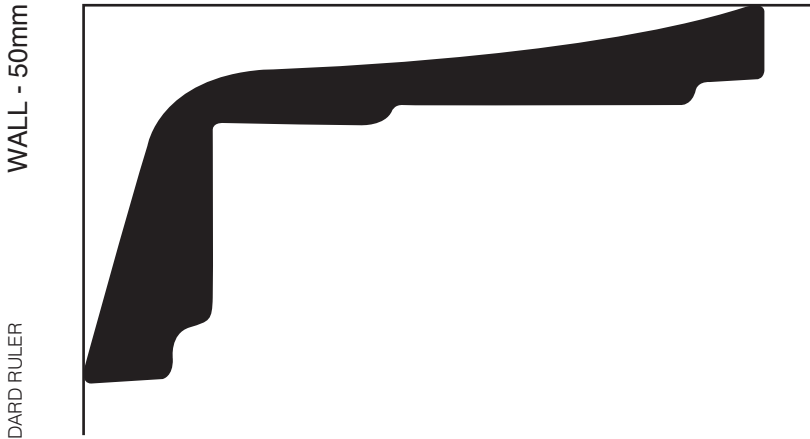

SC27

CEILING - 90mm

1:1 SCALE*

WALL - 50mm

CHECK THE SCALE AGAINST ANY STANDARD RULER

SC27 *Modern*

* When printed on an A4 page
Please set your PRINTER scale to NONE

Silver Cornices
INTERIOR SOLUTIONS