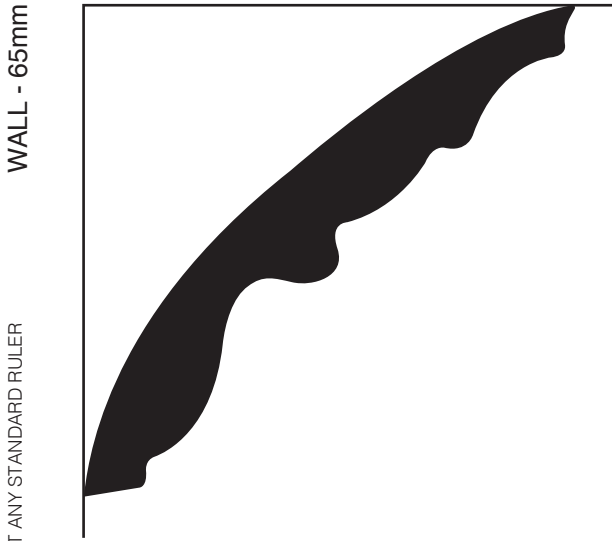

SC30

CEILING - 65mm

1:1 SCALE*

WALL - 65mm

CHECK THE SCALE AGAINST ANY STANDARD RULER

* When printed on an A4 page
Please set your PRINTER scale to NONE

SC30 *Modern*

Silver Cornices
INTERIOR SOLUTIONS