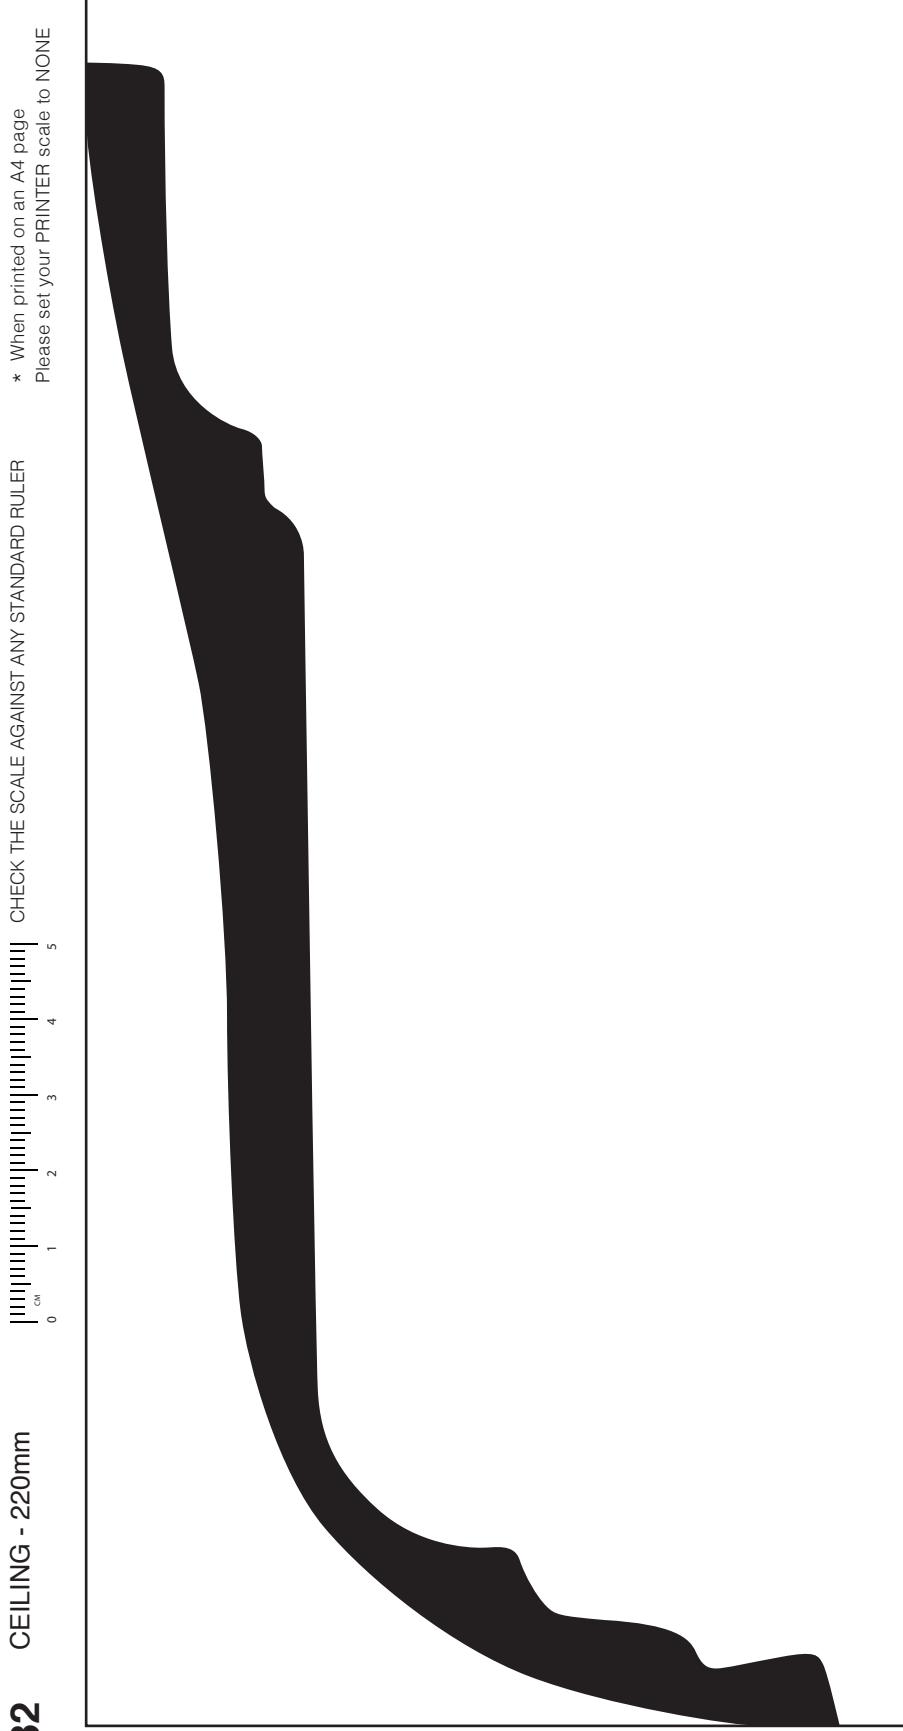

SC32

CEILING - 220mm

CHECK THE SCALE AGAINST ANY STANDARD RULER

1:1 SCALE*

* When printed on an A4 page
Please set your PRINTER scale to NONE

WALL - 100mm

SC32

Colonial