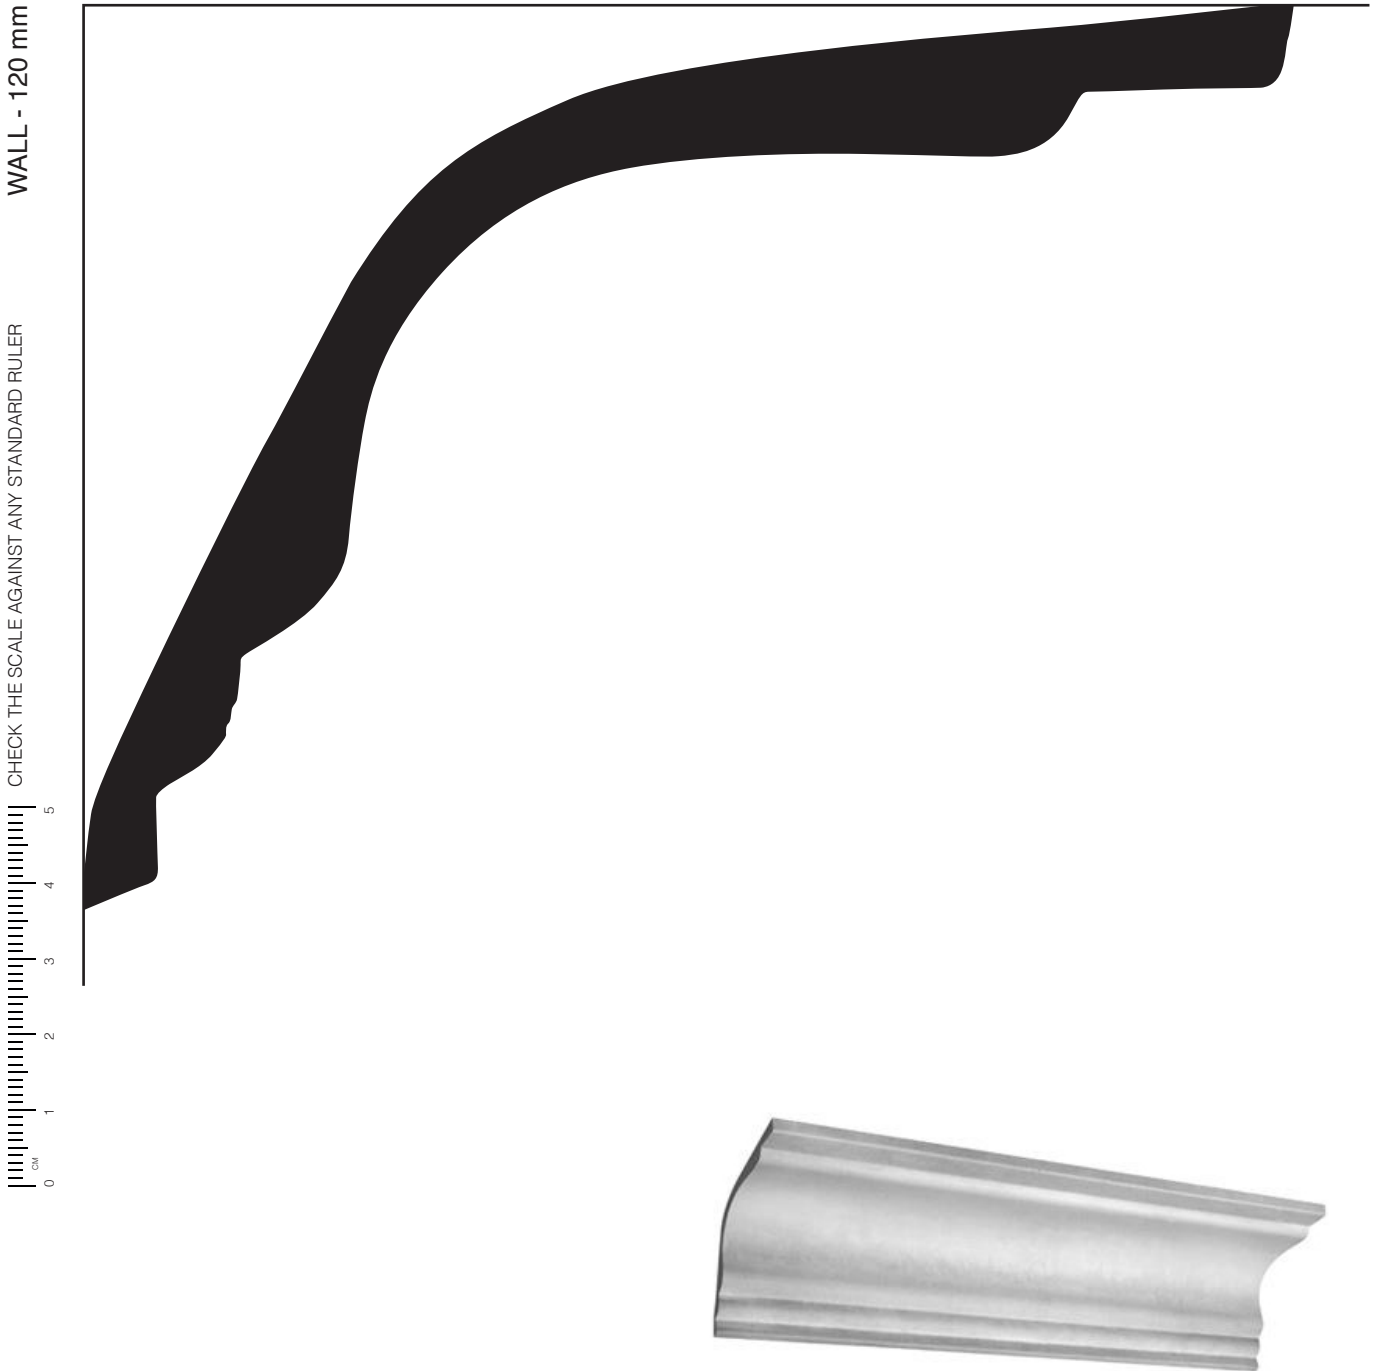

SC42

CEILING - 160 mm

1:1 SCALE*

SC42 **Colonial**

* When printed on an A4 page
Please set your PRINTER scale to NONE

Silver Cornices
INTERIOR SOLUTIONS

silvercornices.com.au

PHONE
(02) 9627 6550