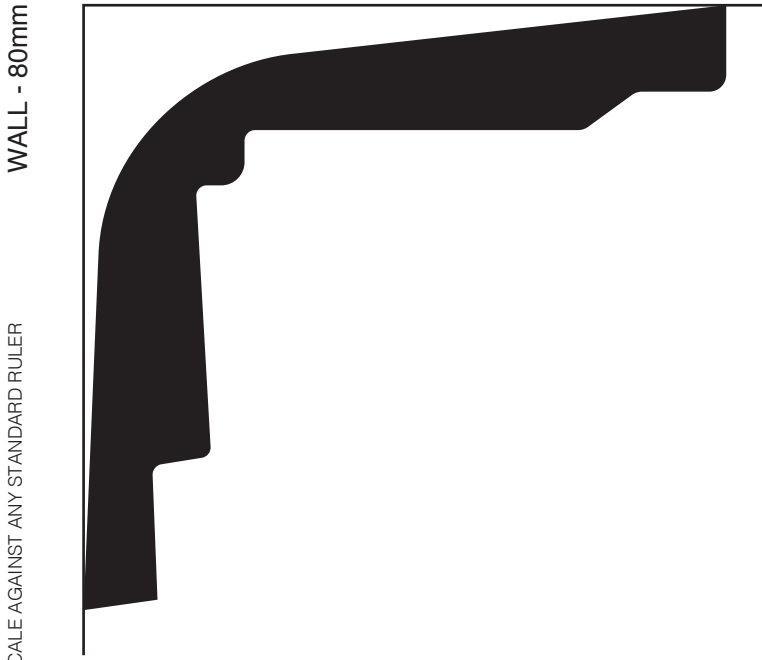

# SC51

CEILING - 85mm

1:1 SCALE\*

CHECK THE SCALE AGAINST ANY STANDARD RULER

SC51 *Art Deco*

\* When printed on an A4 page  
Please set your PRINTER scale to NONE

**Silver Cornices**  
INTERIOR SOLUTIONS

[silvercornices.com.au](http://silvercornices.com.au)