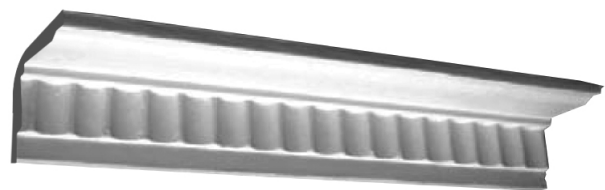

# SC51

CEILING - 85mm

1:1 SCALE\*

CHECK THE SCALE AGAINST ANY STANDARD RULER

SC51 *Art Deco*

\* When printed on an A4 page  
Please set your PRINTER scale to NONE

**Silver Cornices**  
INTERIOR SOLUTIONS

[silvercornices.com.au](http://silvercornices.com.au)