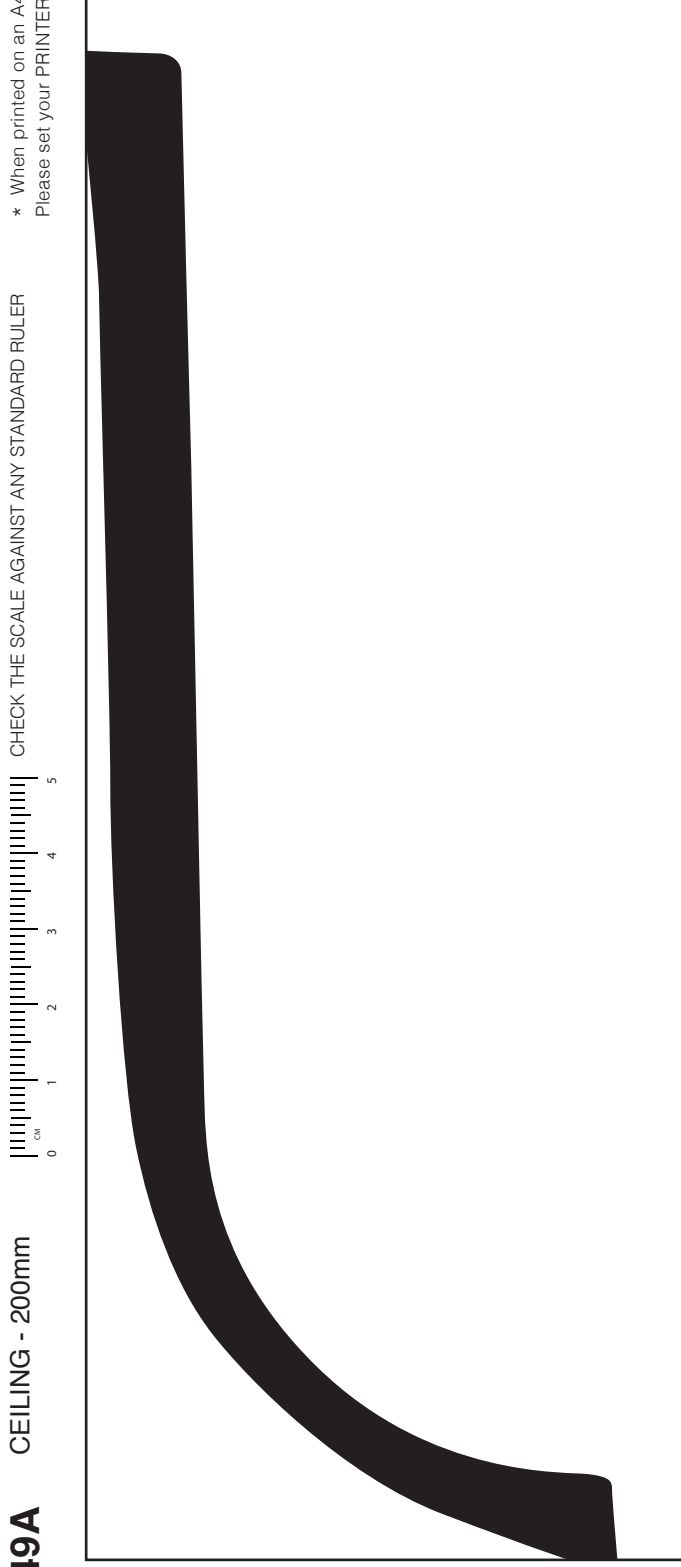

SC49A

CEILING - 200mm

CHECK THE SCALE AGAINST ANY STANDARD RULER

1:1 SCALE*

* When printed on an A4 page
Please set your PRINTER scale to NONE

WALL - 70mm

SC49A

Modern