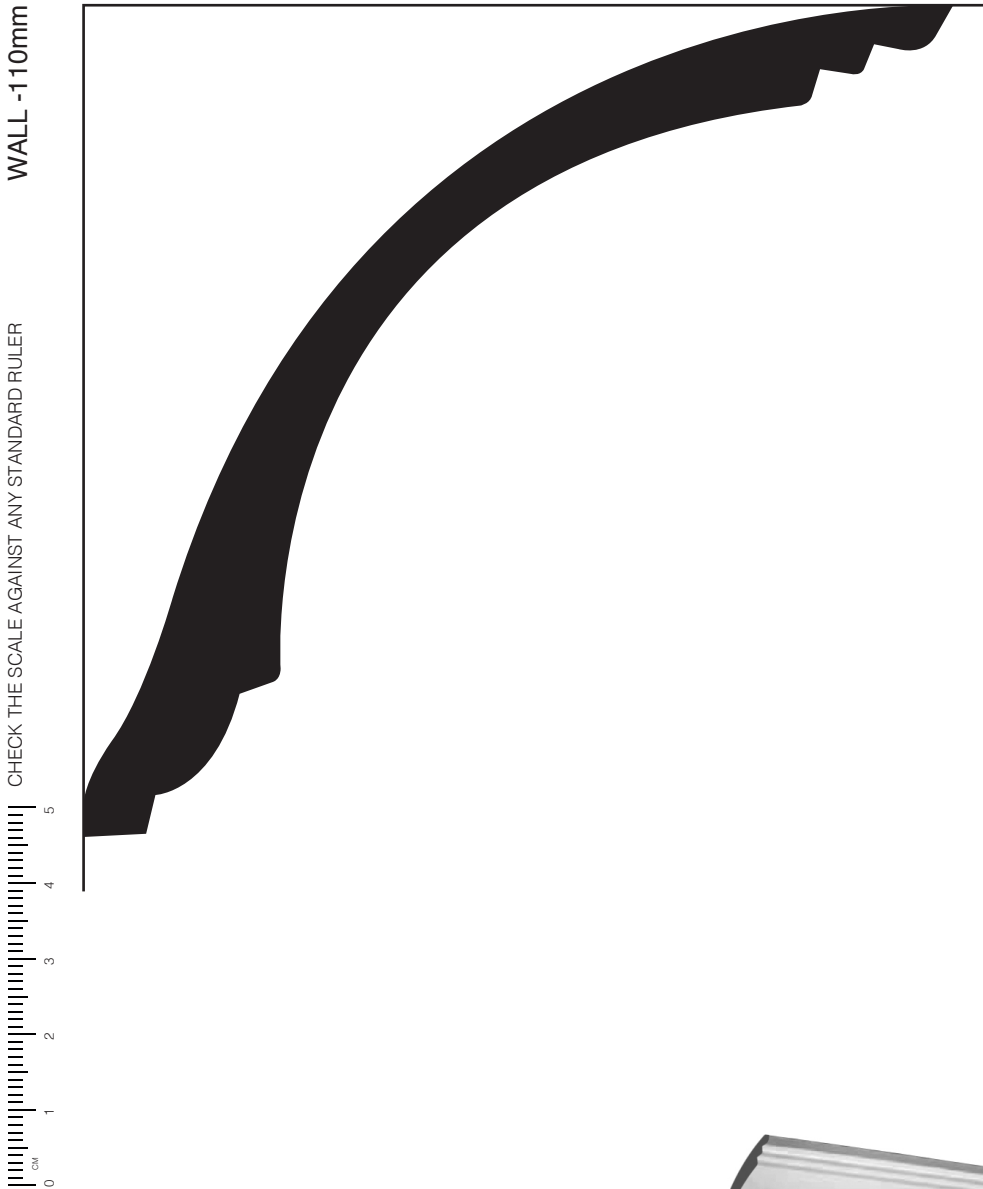

SC57

CEILING - 115mm

1:1 SCALE*

SC57 **Modern**

* When printed on an A4 page
Please set your PRINTER scale to NONE

Silver Cornices
INTERIOR SOLUTIONS

silvercornices.com.au

PHONE
(02) 9627 6550