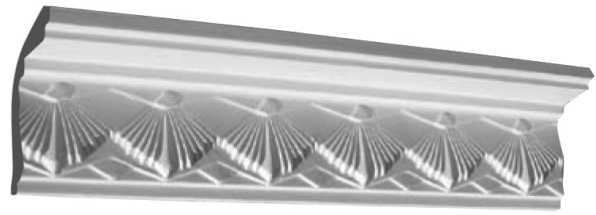

**SC68**

CEILING - 75mm

1:1 SCALE\*

SC68 *Art Deco*

\* When printed on an A4 page  
Please set your PRINTER scale to NONE

**Silver Cornices**  
INTERIOR SOLUTIONS

[silvercornices.com.au](http://silvercornices.com.au)