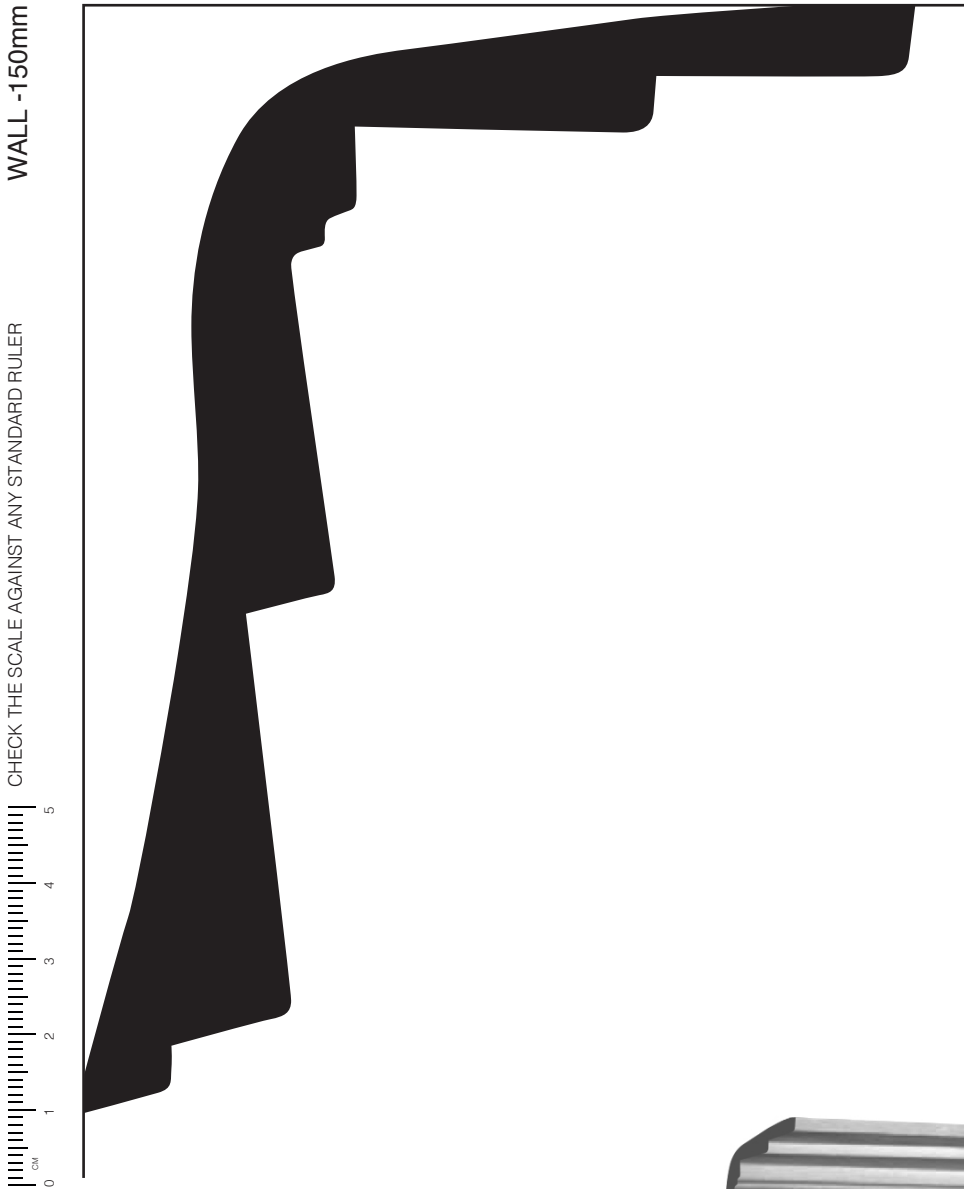

**SC71**

CEILING - 110mm

1:1 SCALE\*

SC71 *Art Deco*

\* When printed on an A4 page  
Please set your PRINTER scale to NONE

**Silver Cornices**  
INTERIOR SOLUTIONS

[silvercornices.com.au](http://silvercornices.com.au)