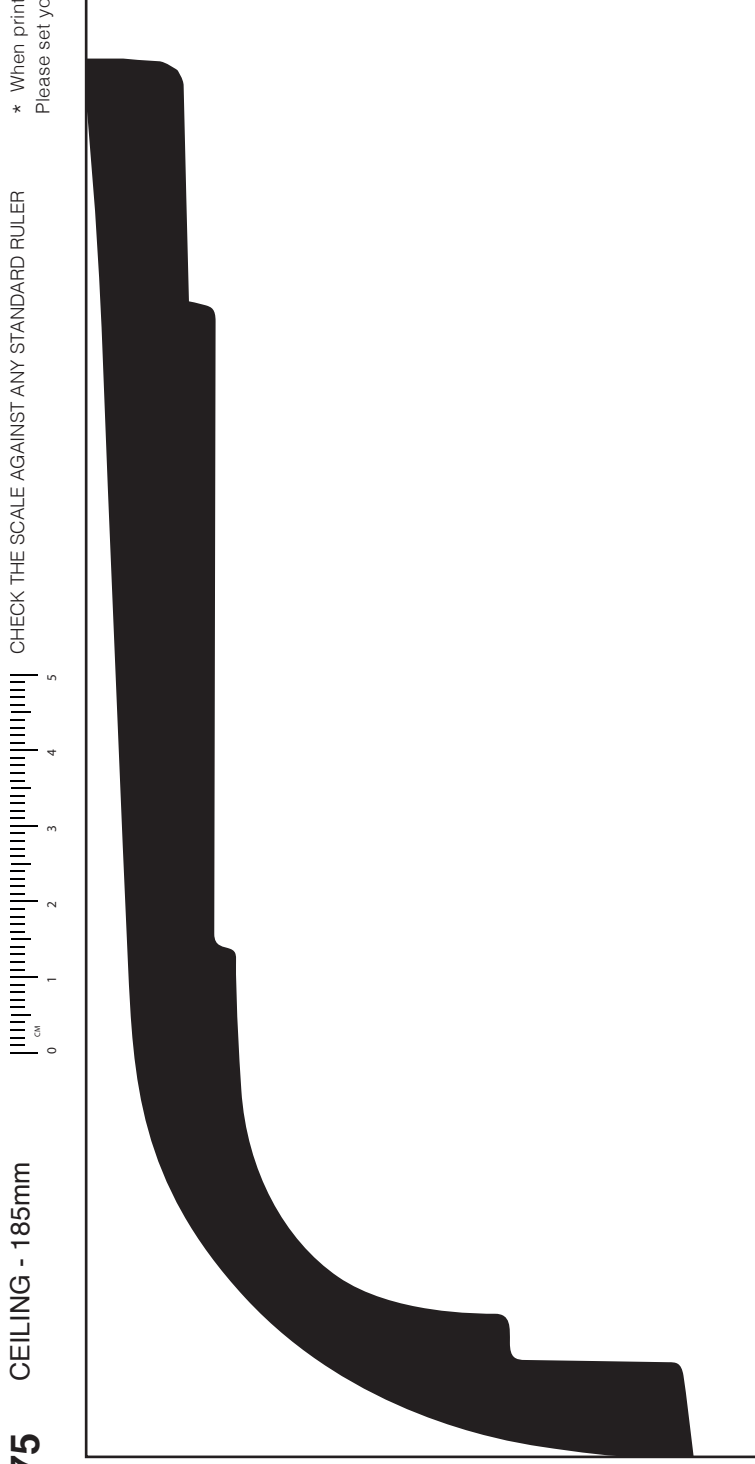

SC75

CEILING - 185mm

CHECK THE SCALE AGAINST ANY STANDARD RULER

1:1 SCALE*

* When printed on an A4 page
Please set your PRINTER scale to NONE

WALL - 80mm

SC75 *Modern*

Silver Cornices
INTERIOR SOLUTIONS