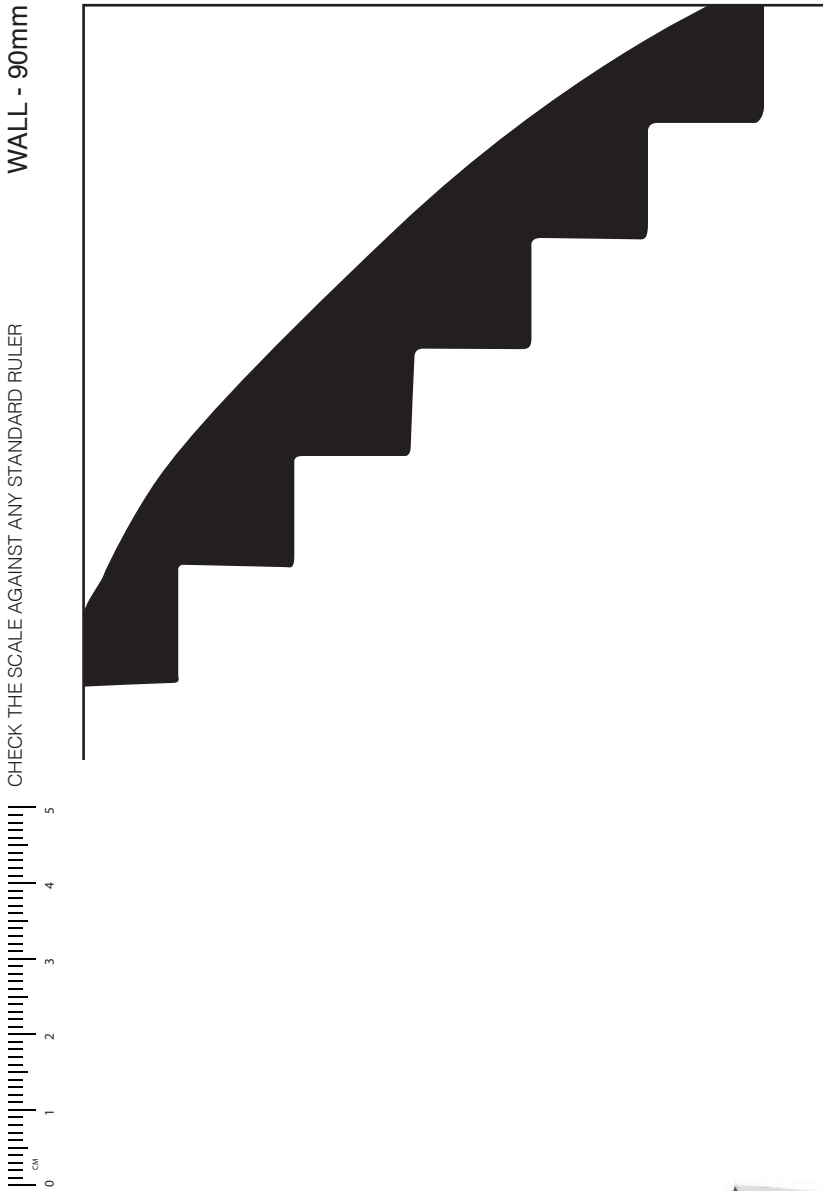

SC79

CEILING - 90mm

1:1 SCALE*

SC79 *Modern*

* When printed on an A4 page
Please set your PRINTER scale to NONE

Silver Cornices
INTERIOR SOLUTIONS

silvercornices.com.au

PHONE
(02) 9627 6550