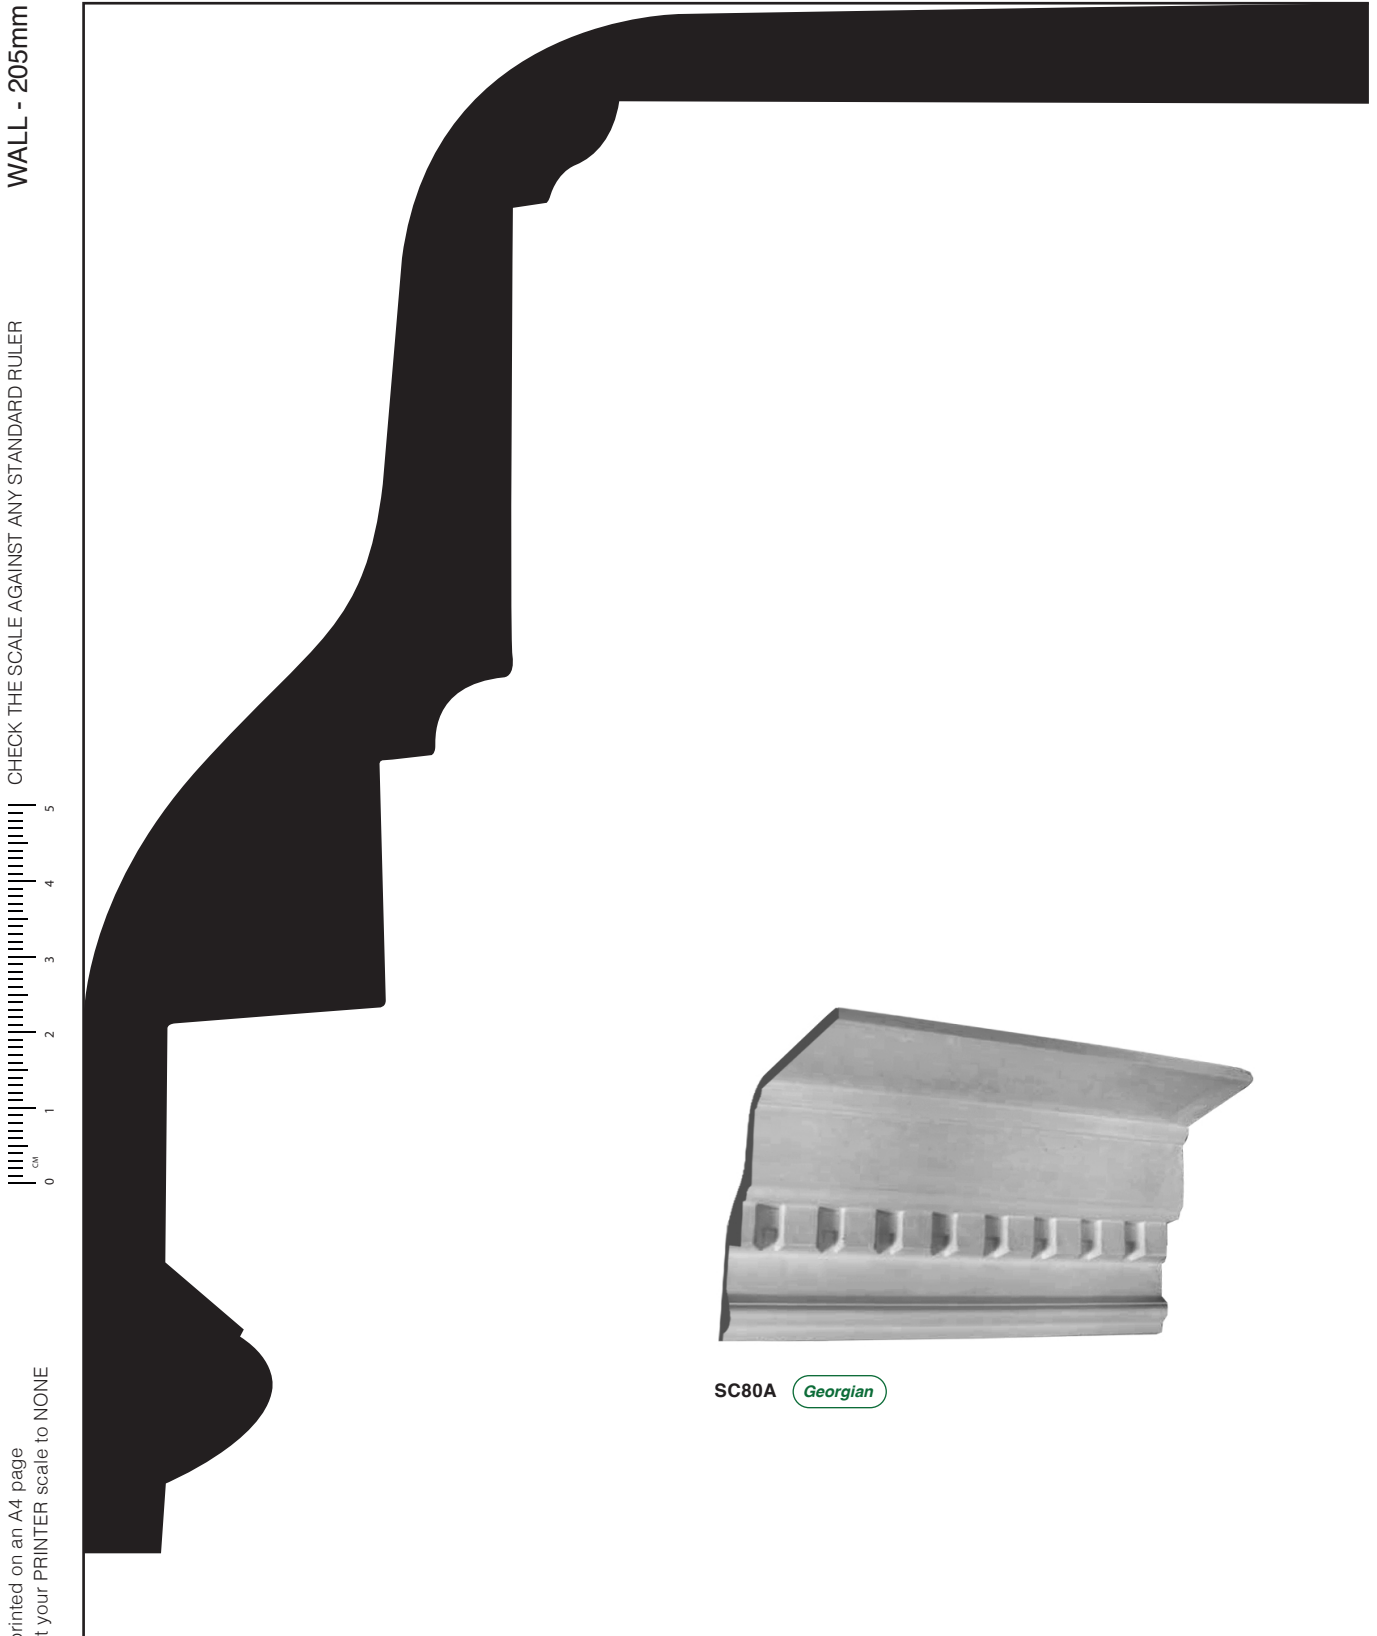

SC80A

CEILING - 170mm

1:1 SCALE*

* When printed on an A4 page
Please set your PRINTER scale to NONE

SC80A **Georgian**

Silver Cornices
INTERIOR SOLUTIONS

silvercornices.com.au

PHONE
(02) 9627 6550