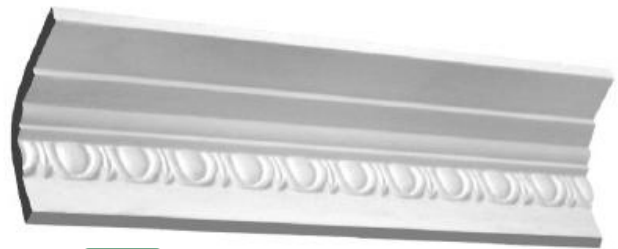

**SC83**

CEILING - 110mm

1:1 SCALE\*

SC83 **Georgian**

\* When printed on an A4 page  
Please set your PRINTER scale to NONE

**Silver Cornices**  
INTERIOR SOLUTIONS

[silvercornices.com.au](http://silvercornices.com.au)