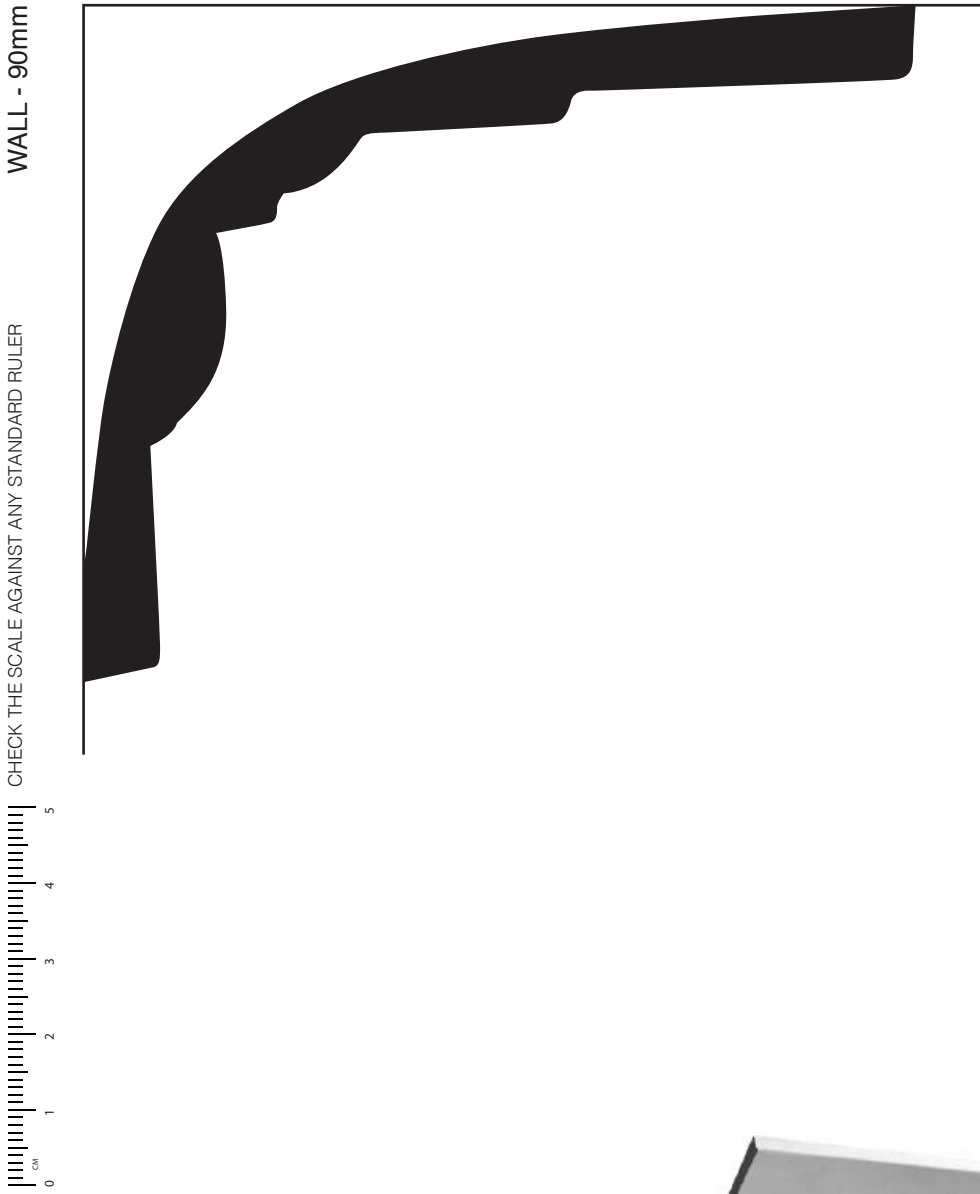

**SC83**

CEILING - 110mm

1:1 SCALE\*

SC83 **Georgian**

\* When printed on an A4 page  
Please set your PRINTER scale to NONE

**Silver Cornices**  
INTERIOR SOLUTIONS

[silvercornices.com.au](http://silvercornices.com.au)