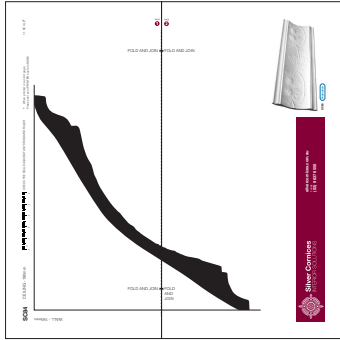

2 PAGES: Fold the dotted lines and then join.

FOLD AND JOIN ▶

FOLD AND JOIN ▶

◀ FOLD AND JOIN

◀ FOLD  
AND  
JOIN

SC84 *Federation*

[silvercornices.com.au](http://silvercornices.com.au)  
PHONE  
**(02) 9627 6550**