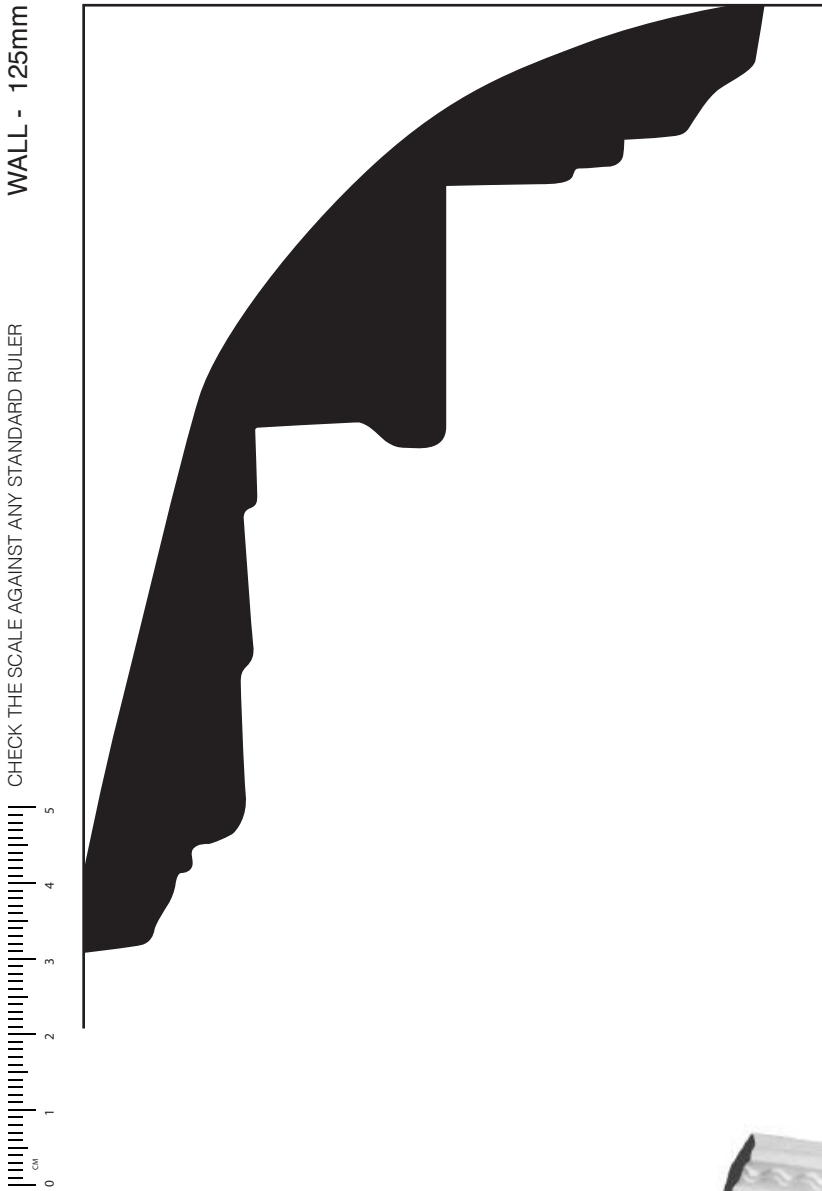

SC85

CEILING - 90mm

1:1 SCALE*

SC85 *Art Deco*

* When printed on an A4 page
Please set your PRINTER scale to NONE

Silver Cornices
INTERIOR SOLUTIONS

silvercornices.com.au

PHONE
(02) 9627 6550