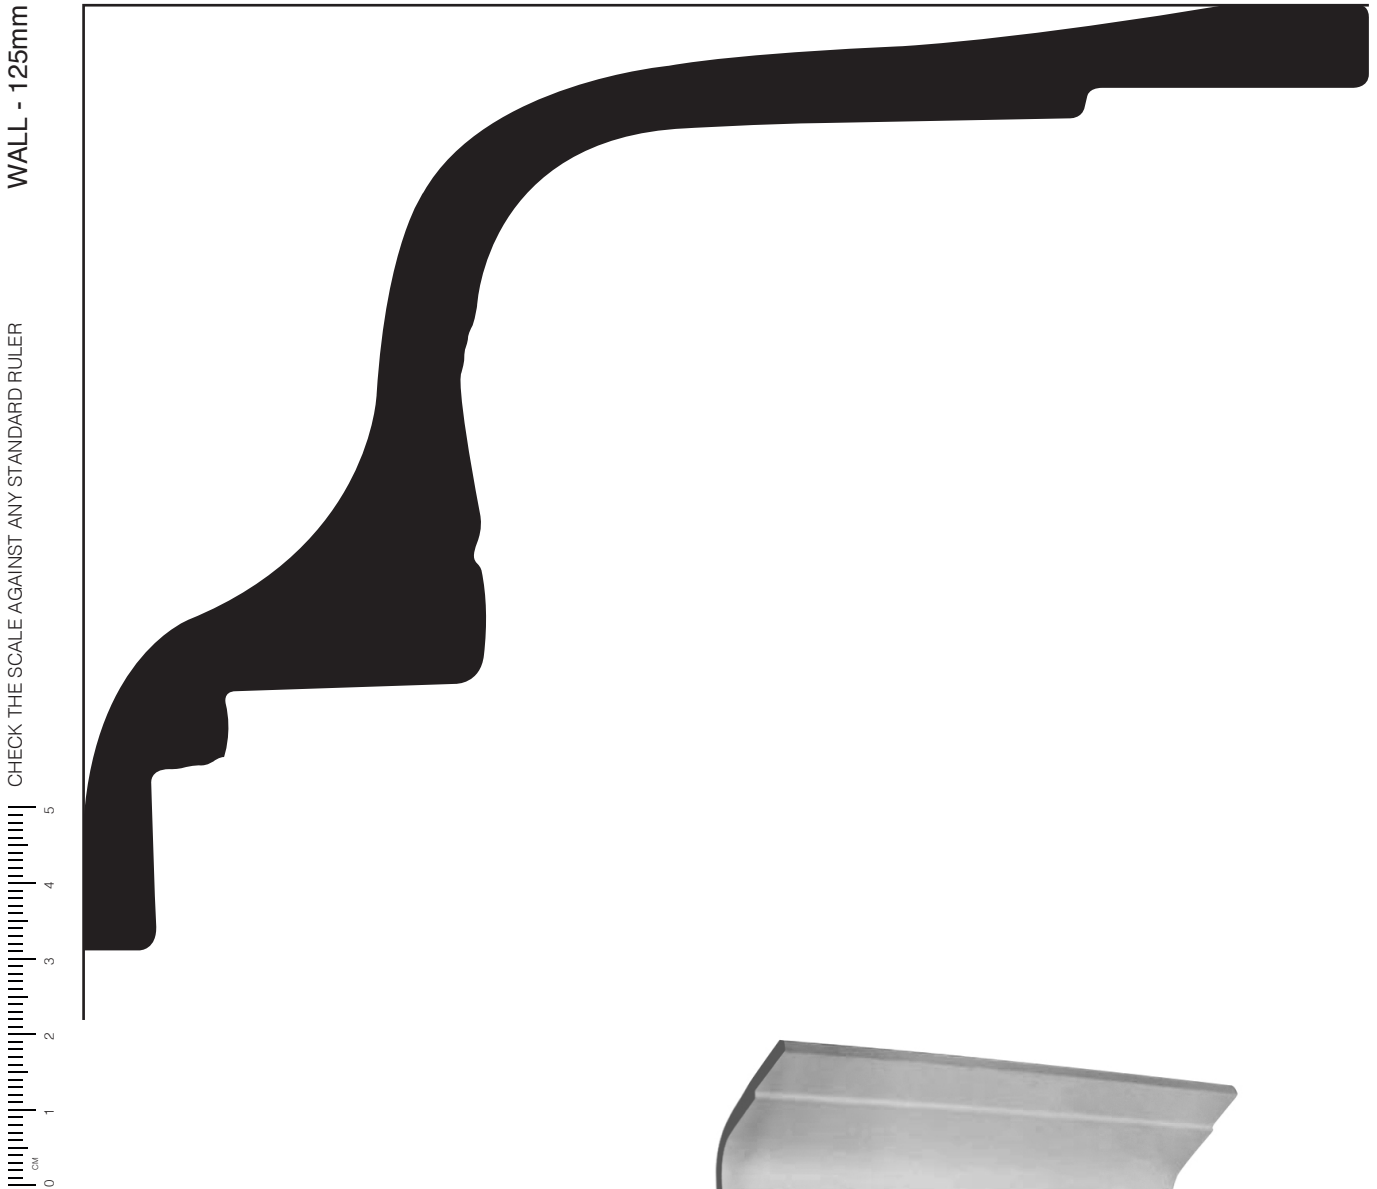

SC86

CEILING - 170mm

1:1 SCALE*

SC86 *Art Deco*

* When printed on an A4 page
Please set your PRINTER scale to NONE

Silver Cornices
INTERIOR SOLUTIONS

silvercornices.com.au

PHONE
(02) 9627 6550