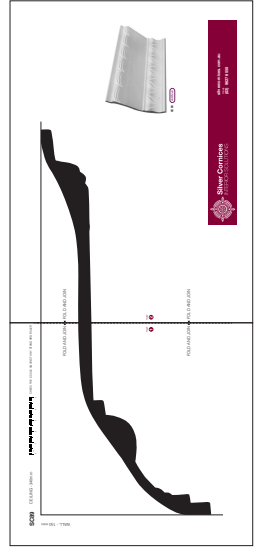

SC89

CEILING -340mm

WALL - 150 mm

* When printed on an A4 page
Please set your PRINTER scale to NONE

1:1 SCALE*

FOLD AND JOIN ▶

PAGE **1**

FOLD AND JOIN ▶

2 PAGES: Fold the dotted lines and then join.

▼ FOLD AND JOIN

▼ FOLD AND JOIN

SC89 Art Deco

Silver Cornices
INTERIOR SOLUTIONS

silvercornices.com.au
PHONE (02) 9627 6550