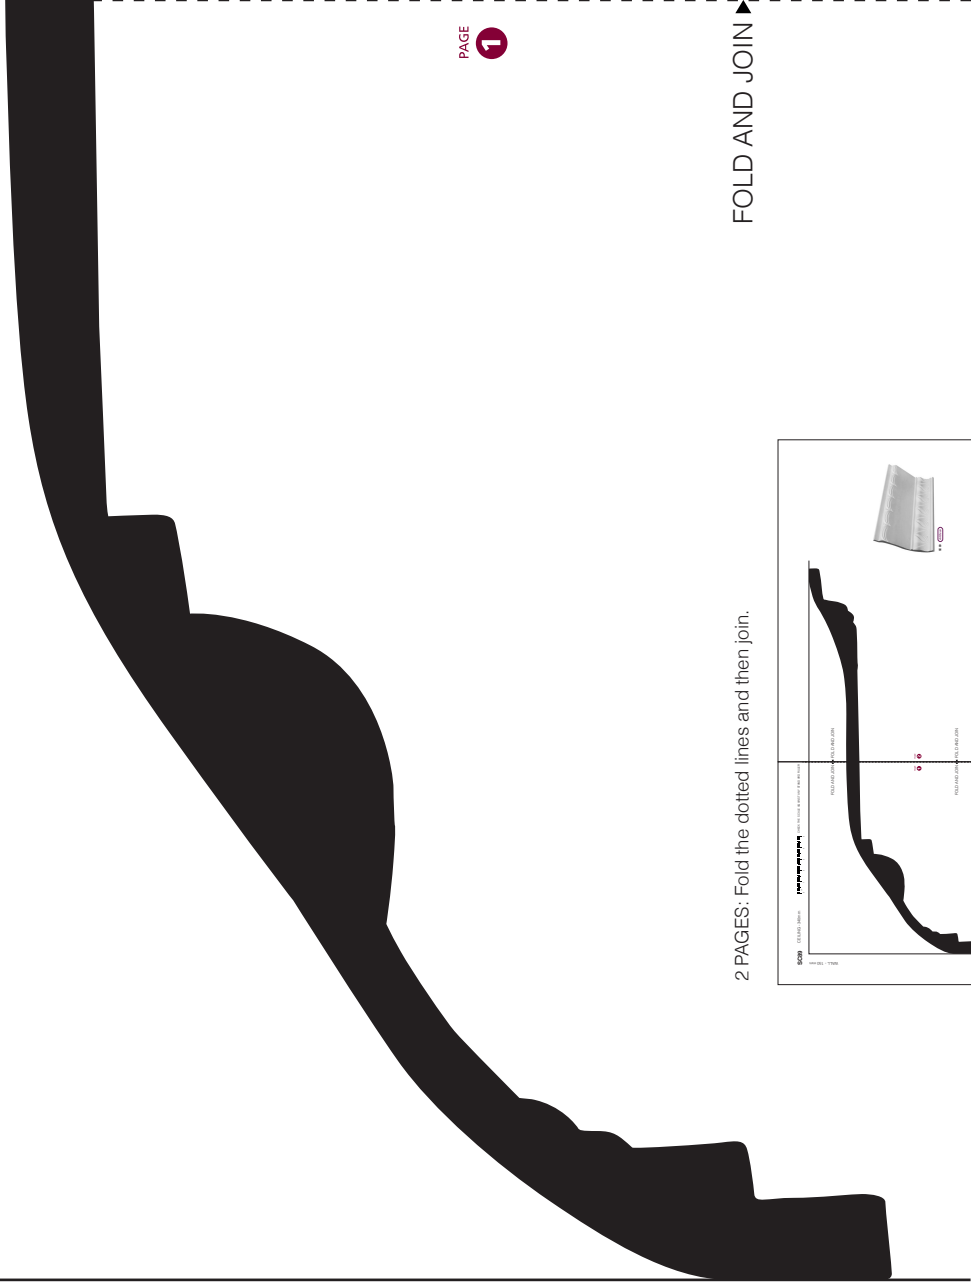

SC89

CEILING -340mm

WALL - 150 mm

* When printed on an A4 page
Please set your PRINTER scale to NONE

1:1 SCALE*

FOLD AND JOIN ▶

PAGE **1**

FOLD AND JOIN ▶

2 PAGES: Fold the dotted lines and then join.

▼ FOLD AND JOIN

▼ FOLD AND JOIN

SC89 Art Deco

Silver Cornices
INTERIOR SOLUTIONS

silvercornices.com.au
PHONE (02) 9627 6550