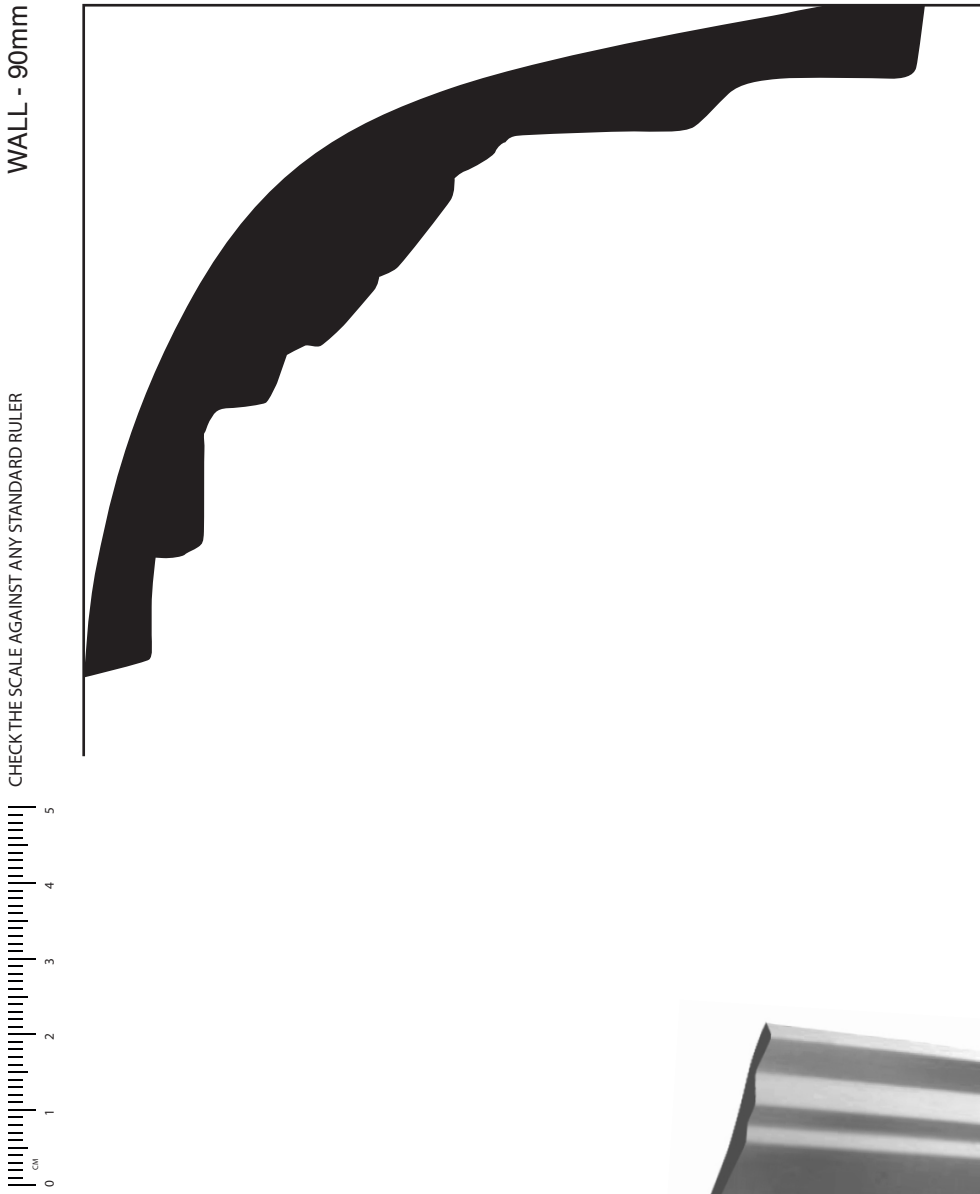

SC95A CEILING - 110mm

1:1 SCALE*

* When printed on an A4 page
Please set your PRINTER scale to NONE

Silver Cornices
INTERIOR SOLUTIONS

silvercornices.com.au
PHONE
(02) 9627 6550