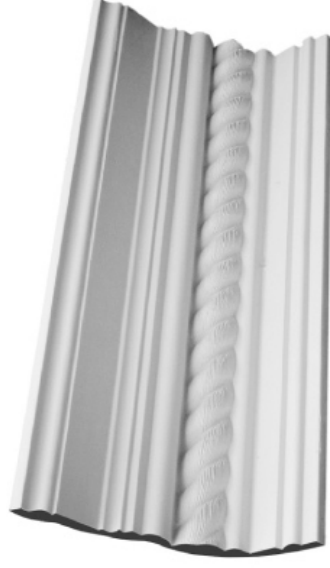

SC97

CEILING - 220mm

CHECK THE SCALE AGAINST ANY STANDARD RULER

* When printed on an A4 page
Please set your PRINTER scale to NONE

1:1 SCALE*

WALL - 170mm

SC97 Colonial

Silver Cornices
INTERIOR SOLUTIONS