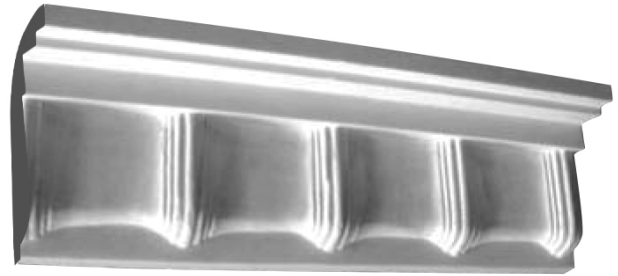

SC98

CEILING - 80mm

1:1 SCALE*

SC98 *Art Deco*

* When printed on an A4 page
Please set your PRINTER scale to NONE

Silver Cornices
INTERIOR SOLUTIONS

silvercornices.com.au

PHONE
(02) 9627 6550