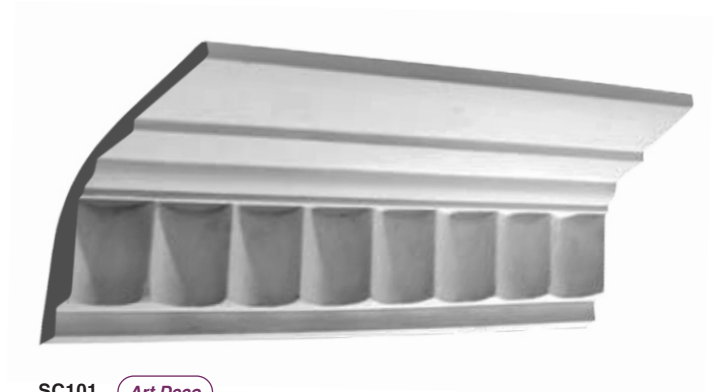

# SC101

CEILING - 110mm

1:1 SCALE\*

SC101 *Art Deco*

\* When printed on an A4 page  
Please set your PRINTER scale to NONE

**Silver Cornices**  
INTERIOR SOLUTIONS

[silvercornices.com.au](http://silvercornices.com.au)