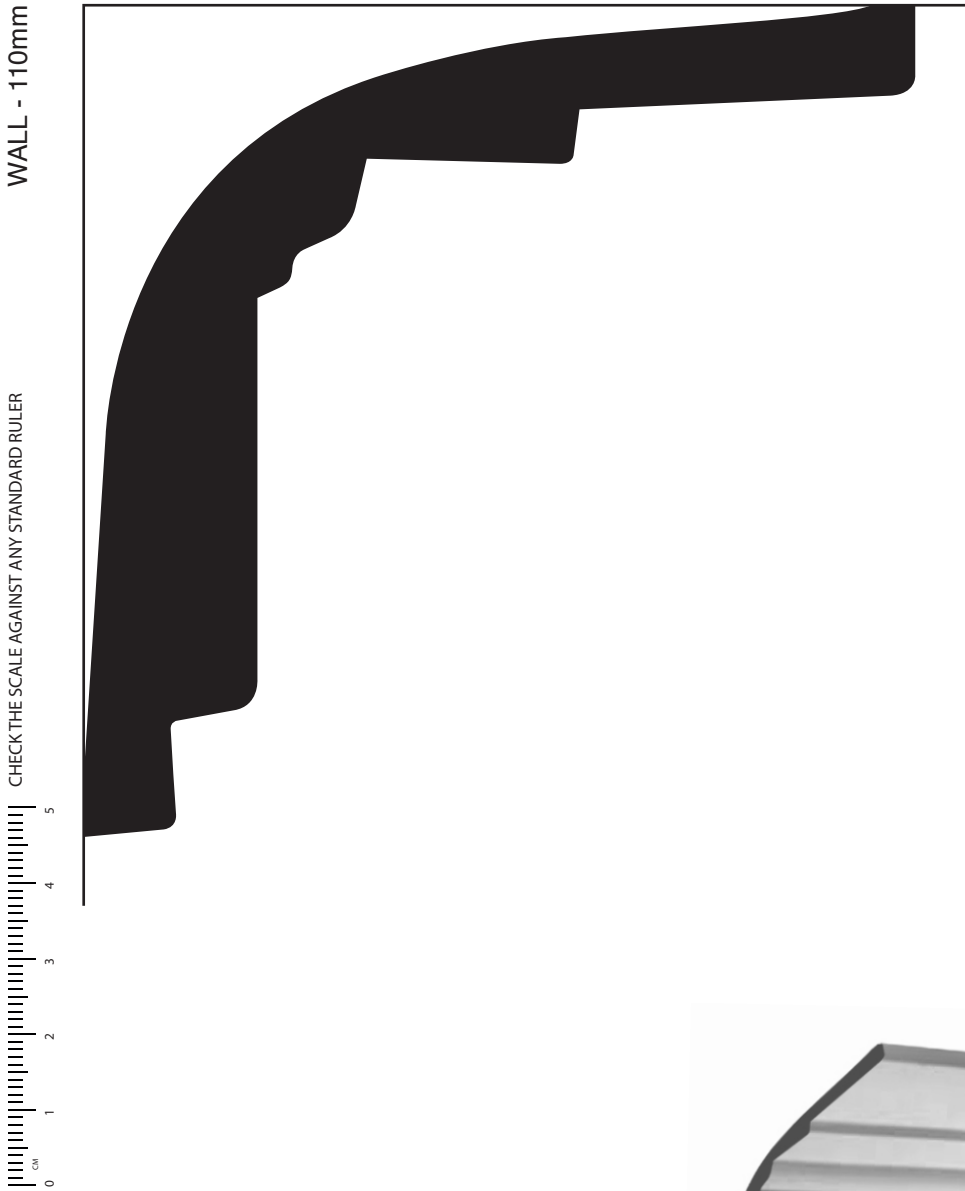

# SC101

CEILING - 110mm

1:1 SCALE\*

SC101 *Art Deco*

\* When printed on an A4 page  
Please set your PRINTER scale to NONE

**Silver Cornices**  
INTERIOR SOLUTIONS

[silvercornices.com.au](http://silvercornices.com.au)