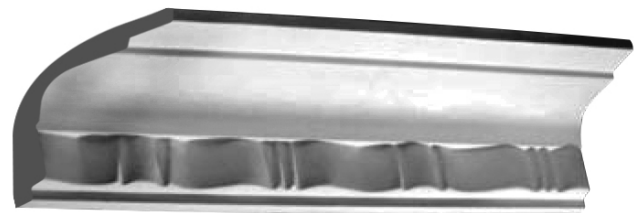

**SC99**

CEILING - 105mm

1:1 SCALE\*

WALL - 85mm

CHECK THE SCALE AGAINST ANY STANDARD RULER

SC99 *Art Deco*

\* When printed on an A4 page  
Please set your PRINTER scale to NONE

**Silver Cornices**  
INTERIOR SOLUTIONS