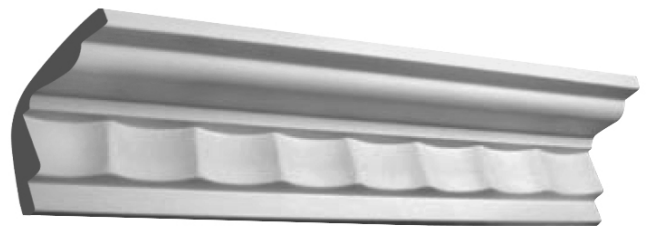

SC100

CEILING - 90mm

1:1 SCALE*

SC100 *Art Deco*

* When printed on an A4 page
Please set your PRINTER scale to NONE

Silver Cornices
INTERIOR SOLUTIONS

silvercornices.com.au
PHONE
(02) 9627 6550