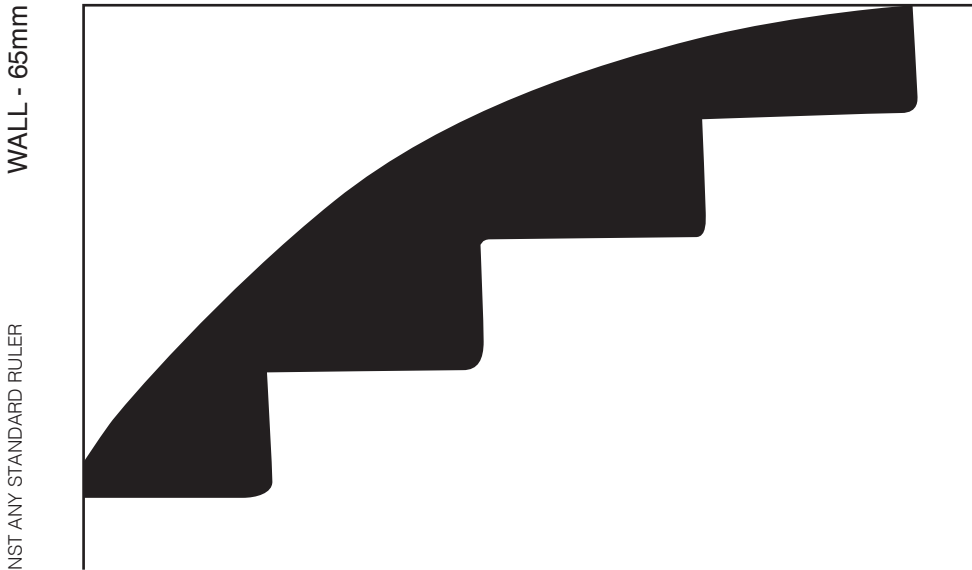

SC105 CEILING - 110mm

1:1 SCALE*

* When printed on an A4 page
Please set your PRINTER scale to NONE

SC105 *Modern*

Silver Cornices
INTERIOR SOLUTIONS

silvercornices.com.au

PHONE
(02) 9627 6550