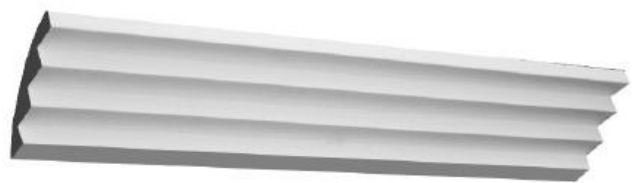

SC105 CEILING - 110mm

1:1 SCALE*

* When printed on an A4 page
Please set your PRINTER scale to NONE

SC105 *Modern*

Silver Cornices
INTERIOR SOLUTIONS

silvercornices.com.au

PHONE
(02) 9627 6550