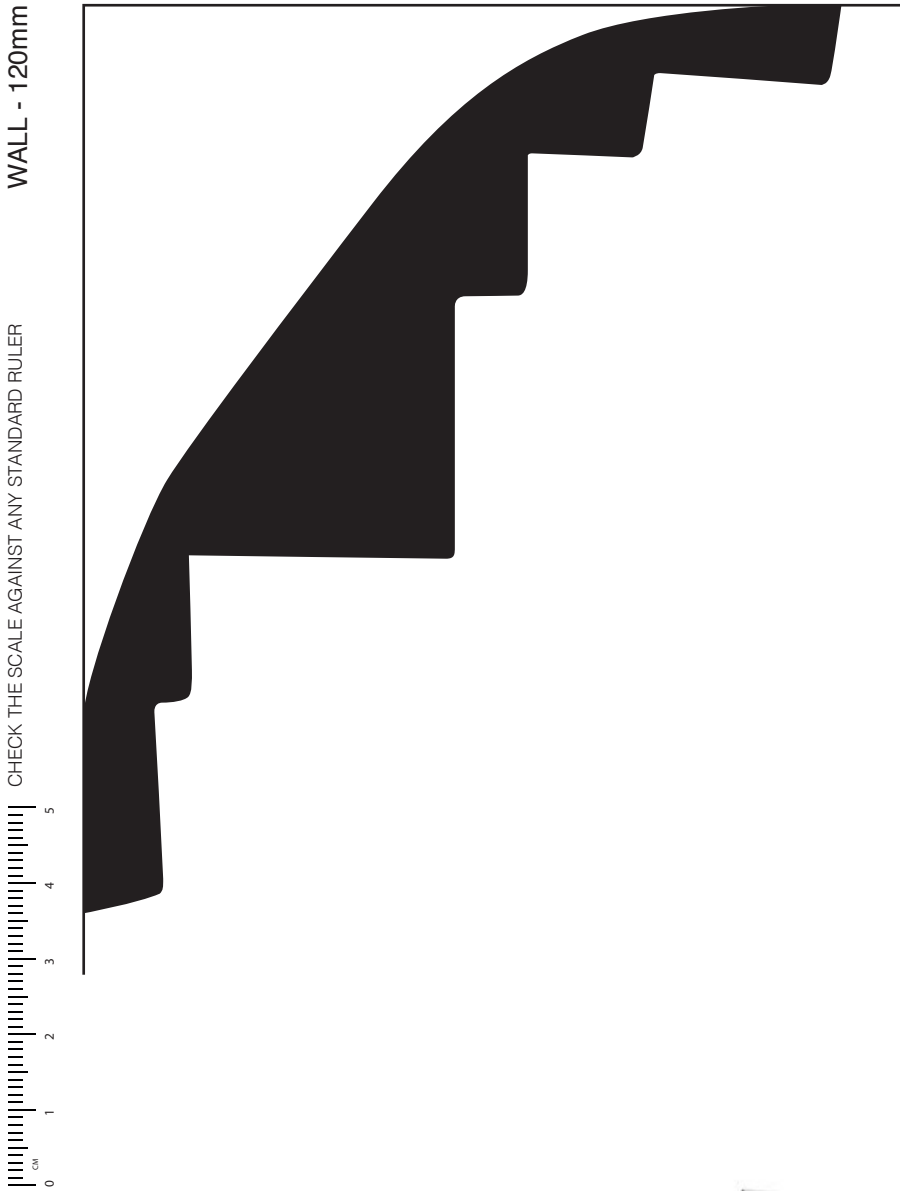

SC106 CEILING - 100mm

1:1 SCALE*

SC106 *Modern*

* When printed on an A4 page
Please set your PRINTER scale to NONE

Silver Cornices
INTERIOR SOLUTIONS

silvercornices.com.au
PHONE
(02) 9627 6550