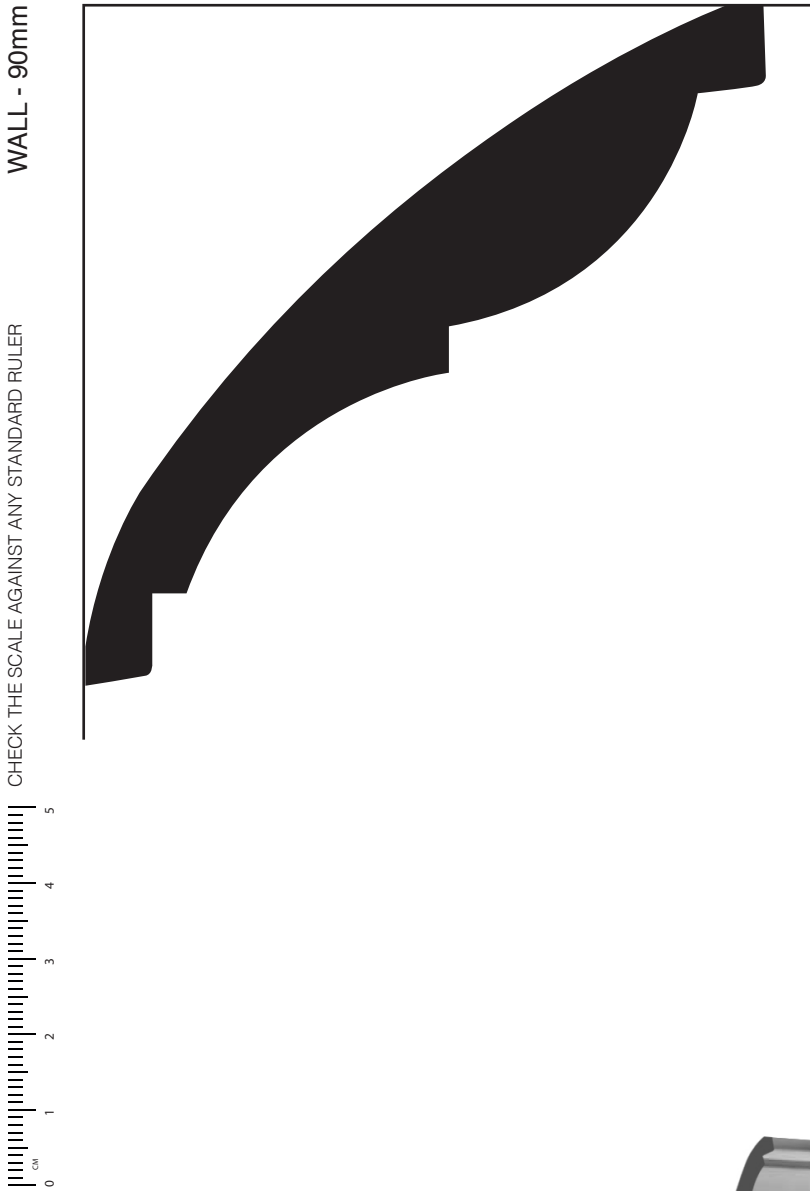

SC108 CEILING - 90mm

1:1 SCALE*

SC108 *Modern*

* When printed on an A4 page
Please set your PRINTER scale to NONE

Silver Cornices
INTERIOR SOLUTIONS

silvercornices.com.au
PHONE
(02) 9627 6550