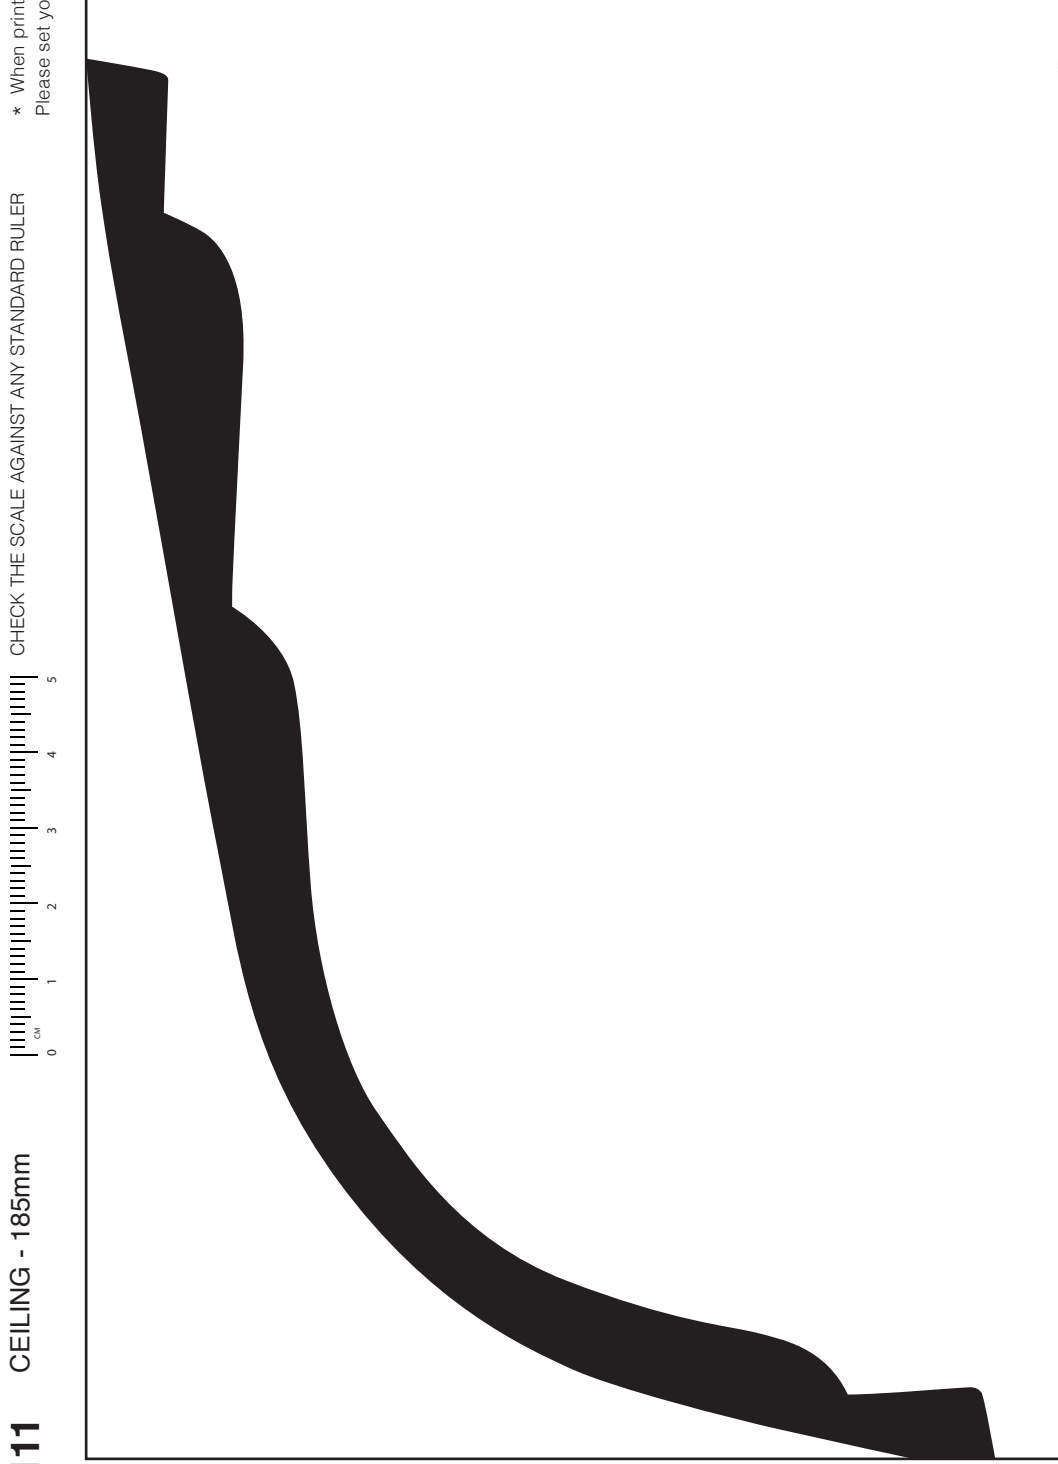

**SC111**

CEILING - 185mm

CHECK THE SCALE AGAINST ANY STANDARD RULER

1:1 SCALE\*

\* When printed on an A4 page  
Please set your PRINTER scale to NONE

WALL - 120mm

Colonial

SC111