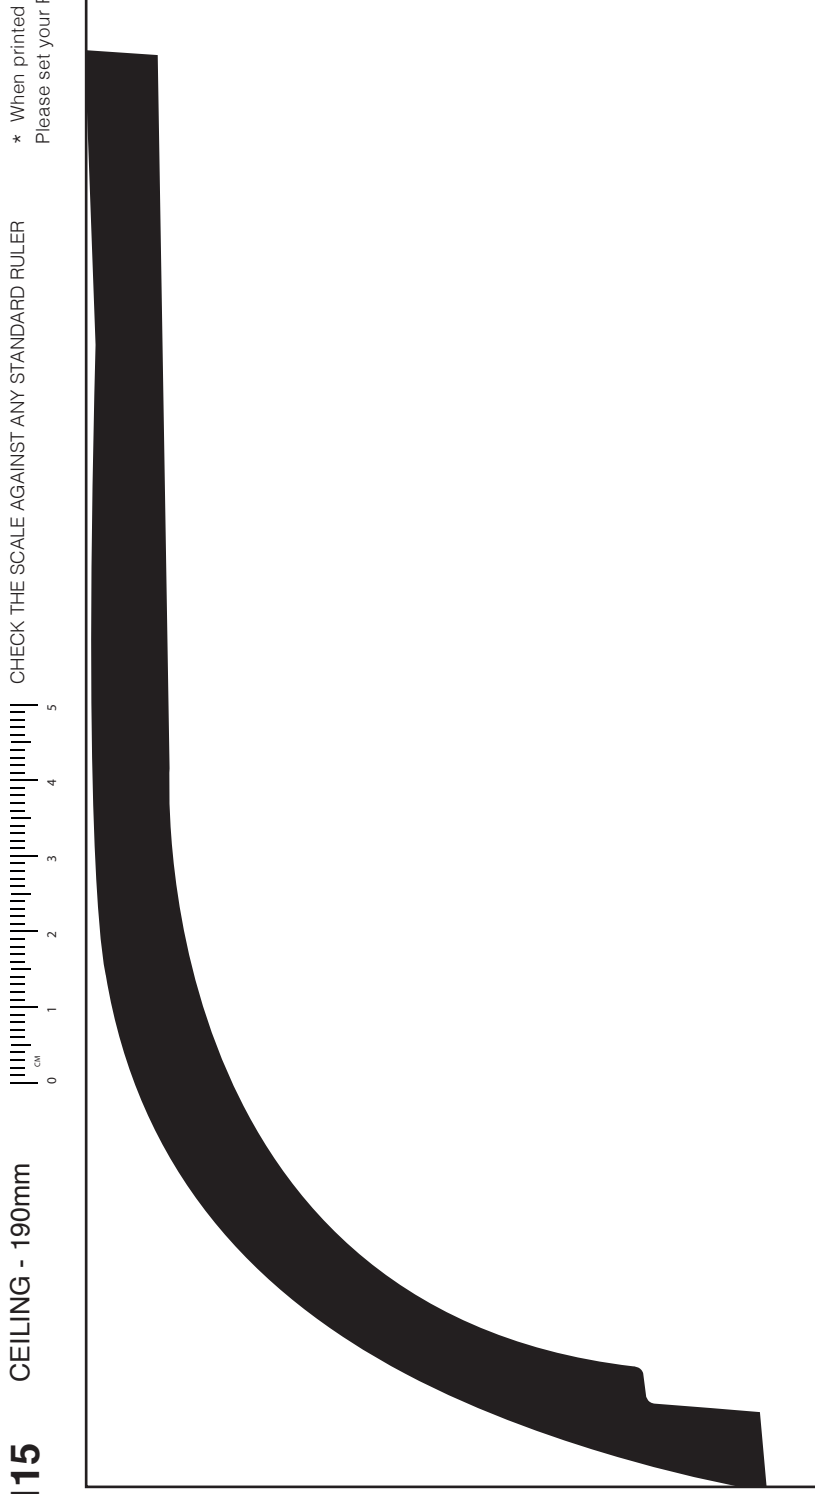

SC115

CEILING - 190mm

CHECK THE SCALE AGAINST ANY STANDARD RULER

1:1 SCALE*

* When printed on an A4 page
Please set your PRINTER scale to NONE

WALL - 90mm

SC115

Silver Cornices
INTERIOR SOLUTIONS