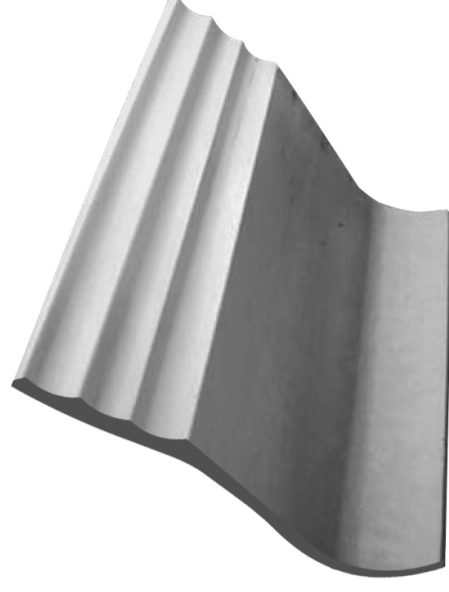

▼ FOLD AND JOIN

SC119 Colonial

▼ FOLD AND JOIN

Silver Cornices
INTERIOR SOLUTIONS

silvercornices.com.au
PHONE (02) 9627 6550

SC119

CEILING - 350mm

CHECK THE SCALE AGAINST ANY STANDARD RULER

1:1 SCALE*

* When printed on an A4 page
Please set your PRINTER scale to NONE

WALL - 135 mm

PAGE
1

2 PAGES: Fold the dotted lines and then join.

FOLD AND JOIN ▶