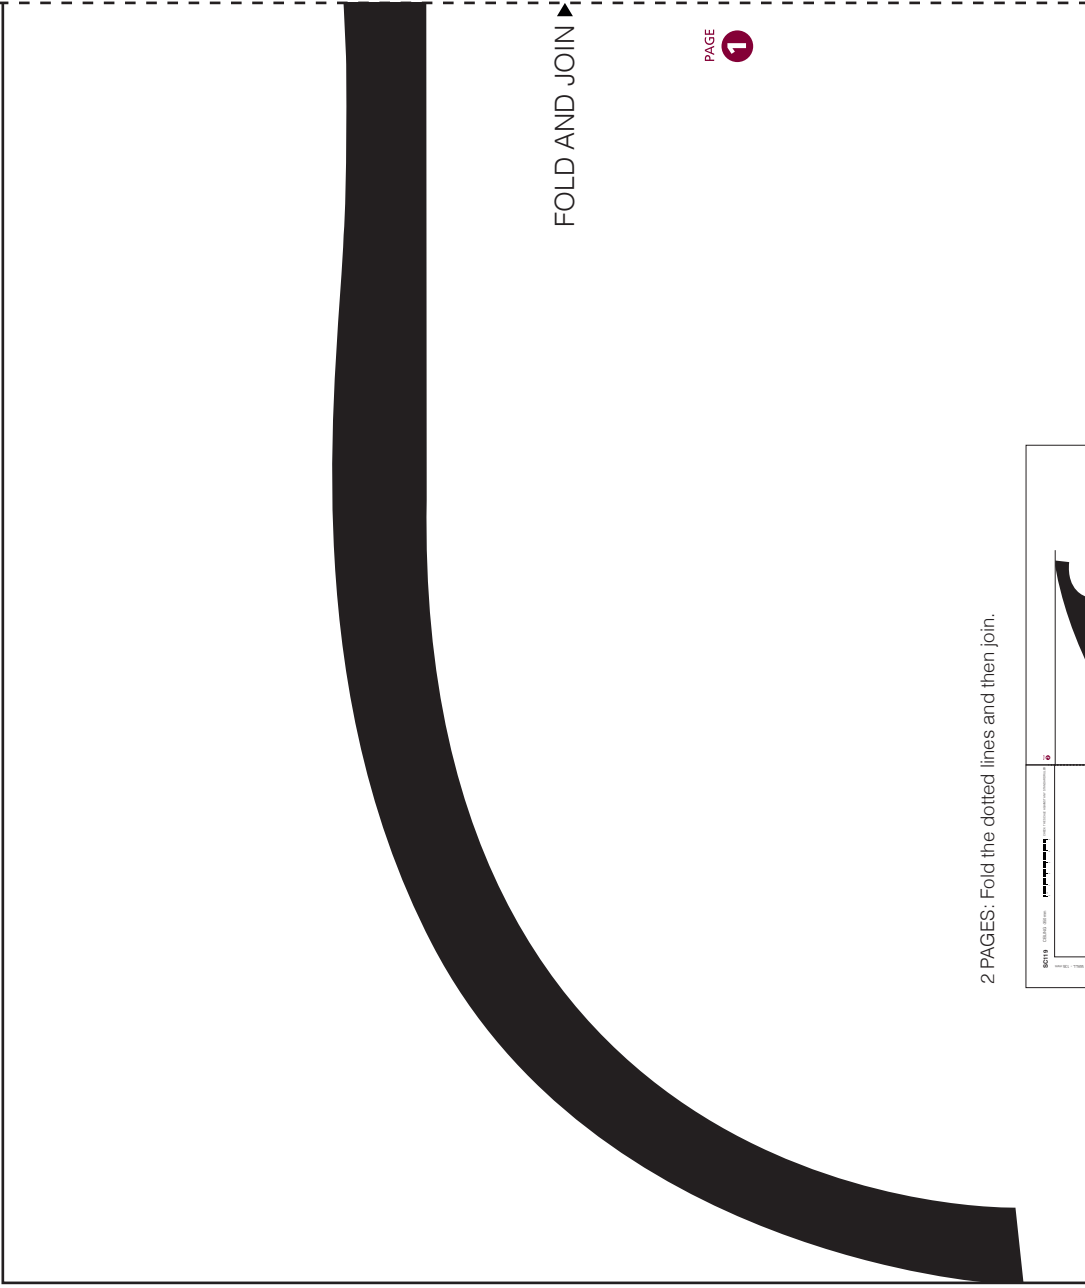

▼ FOLD AND JOIN

SC119 Colonial

▼ FOLD AND JOIN

Silver Cornices
INTERIOR SOLUTIONS

silvercornices.com.au
PHONE (02) 9627 6550

SC119

CEILING - 350mm

CHECK THE SCALE AGAINST ANY STANDARD RULER

1:1 SCALE*

* When printed on an A4 page
Please set your PRINTER scale to NONE

WALL - 135 mm

PAGE
1

2 PAGES: Fold the dotted lines and then join.

FOLD AND JOIN ▶