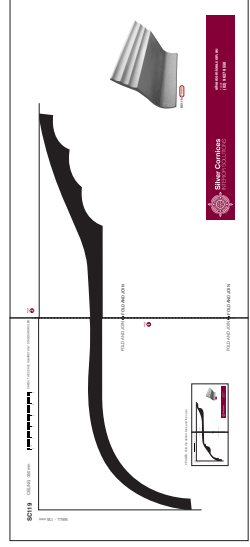

1:1 SCALE*

* When printed on an A4 page
Please set your PRINTER scale to NONE

WALL - 135 mm

PAGE
1

2 PAGES: Fold the dotted lines and then join.

FOLD AND JOIN ▶