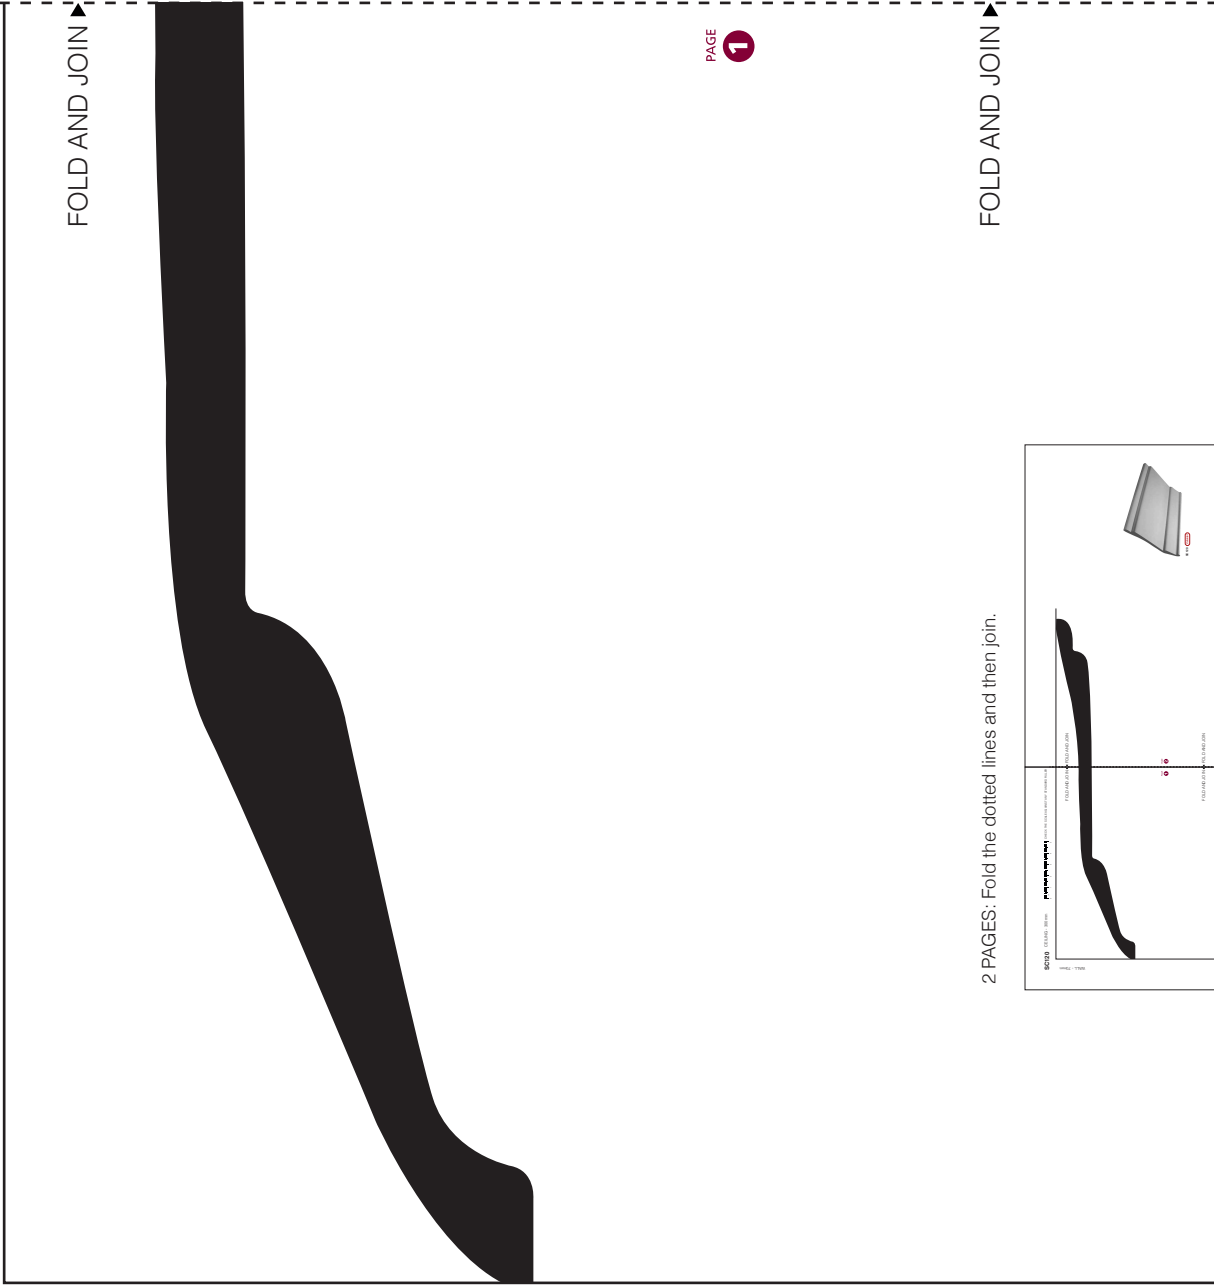

SC120

CEILING - 300mm

CHECK THE SCALE AGAINST ANY STANDARD RULER

1:1 SCALE*

* When printed on an A4 page
Please set your PRINTER scale to NONE

WALL - 70mm

PAGE
1

2 PAGES: Fold the dotted lines and then join.