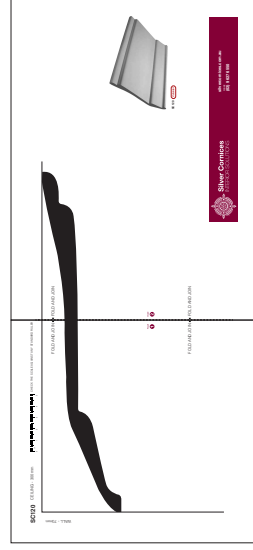

SC120

CEILING - 300mm

CHECK THE SCALE AGAINST ANY STANDARD RULER

1:1 SCALE*

* When printed on an A4 page
Please set your PRINTER scale to NONE

WALL - 70mm

PAGE
1

2 PAGES: Fold the dotted lines and then join.