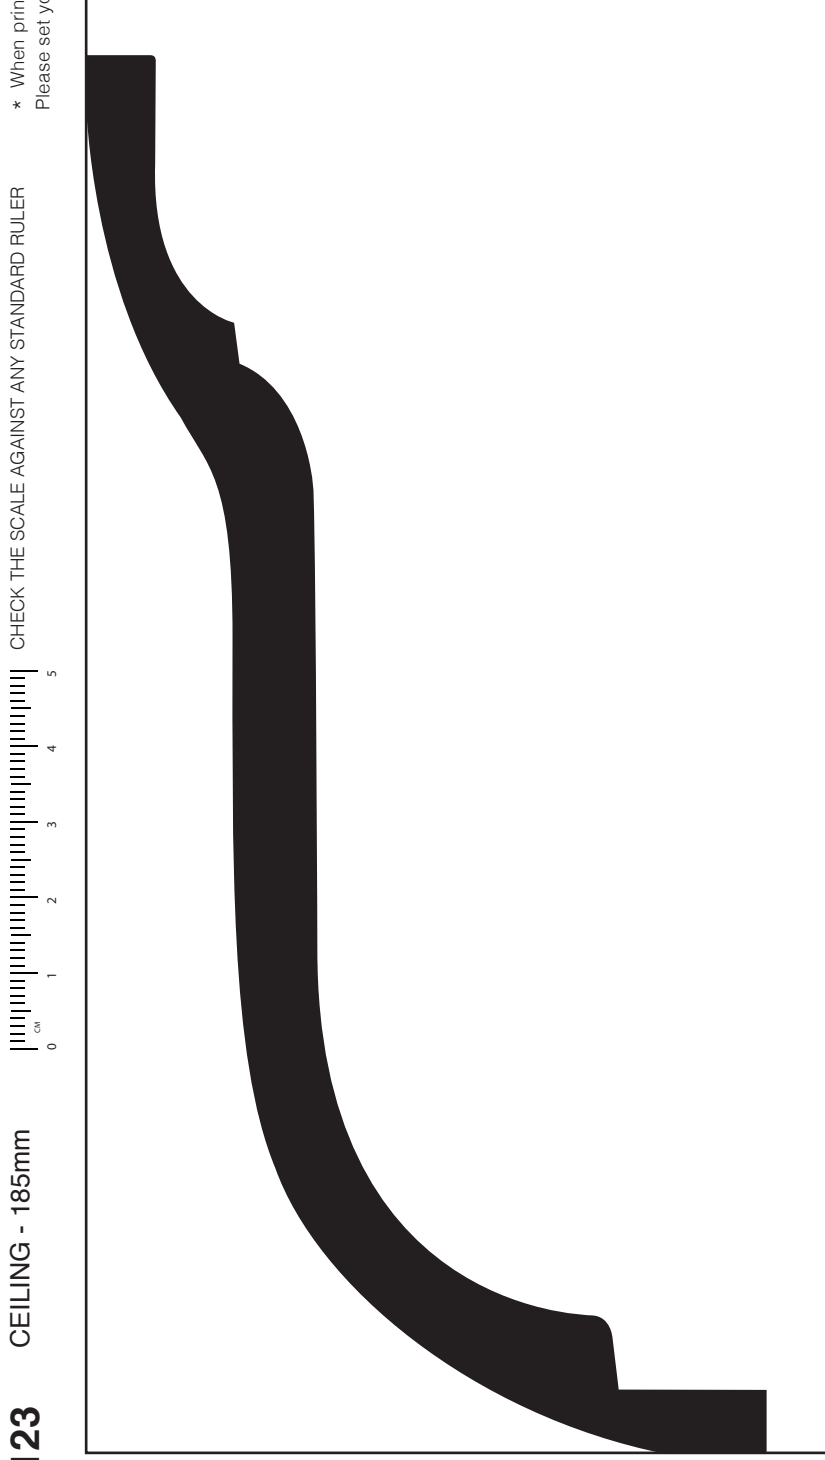

SC123

CEILING - 185mm

CHECK THE SCALE AGAINST ANY STANDARD RULER

1:1 SCALE*

* When printed on an A4 page
Please set your PRINTER scale to NONE

WALL - 90mm

SC123 Colonial

Silver Cornices
INTERIOR SOLUTIONS