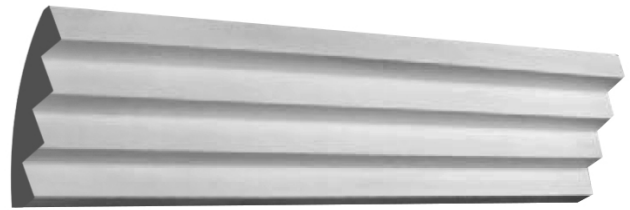

# SC124

CEILING - 100mm

1:1 SCALE\*

WALL - 100mm

CHECK THE SCALE AGAINST ANY STANDARD RULER

SC124 *Modern*

\* When printed on an A4 page  
Please set your PRINTER scale to NONE

**Silver Cornices**  
INTERIOR SOLUTIONS