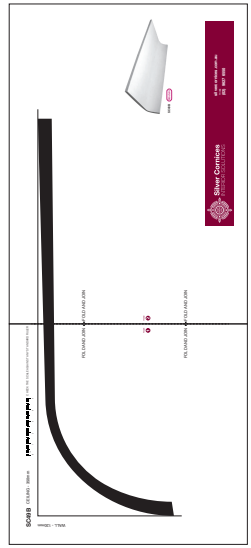

SC49B

CEILING - 350mm

WALL - 120mm

CHECK THE SCALE AGAINST ANY STANDARD RULER

FOLD AND JOIN

PAGE 1

1:1 SCALE*
* When printed on an A4 page
Please set your PRINTER scale to NONE

FOLD AND JOIN

2 PAGES: Fold the dotted lines and then join.

▼ FOLD AND JOIN

Modern

SC49B

▼ FOLD AND JOIN