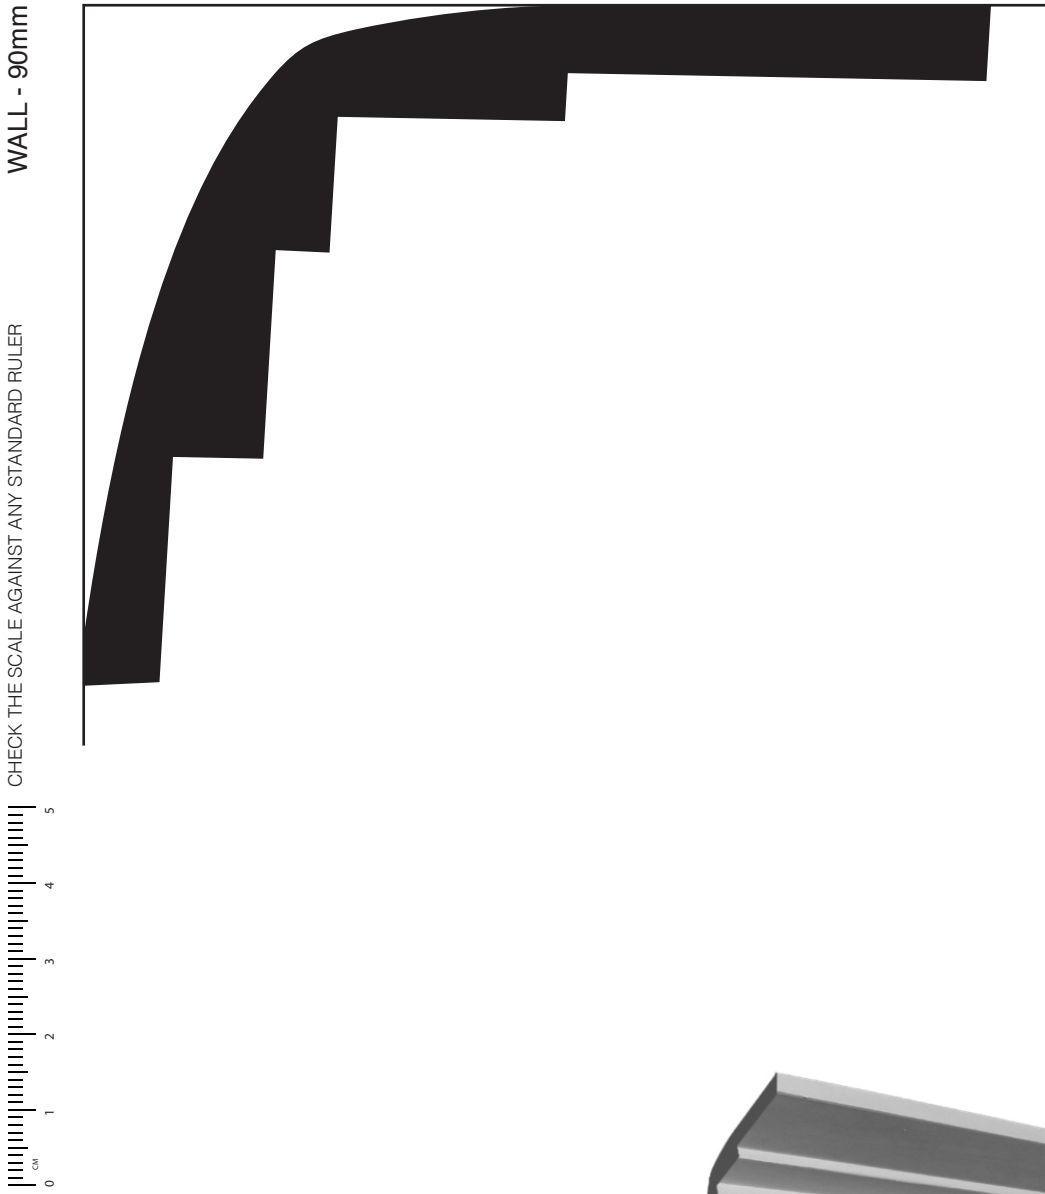

**SC131** CEILING - 120mm

1:1 SCALE\*

SC131 *Modern*

\* When printed on an A4 page  
Please set your PRINTER scale to NONE

**Silver Cornices**  
INTERIOR SOLUTIONS

[silvercornices.com.au](http://silvercornices.com.au)  
PHONE  
**(02) 9627 6550**