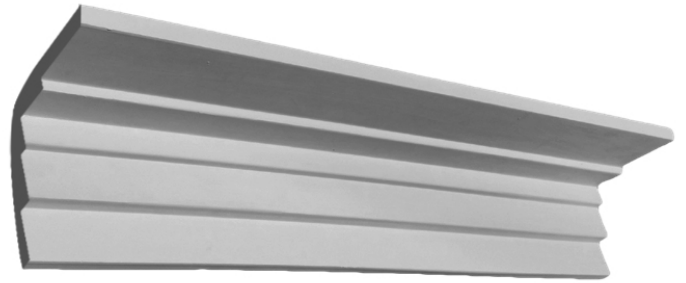

**SC131** CEILING - 120mm

1:1 SCALE\*

SC131 *Modern*

\* When printed on an A4 page  
Please set your PRINTER scale to NONE

**Silver Cornices**  
INTERIOR SOLUTIONS

[silvercornices.com.au](http://silvercornices.com.au)  
PHONE  
**(02) 9627 6550**