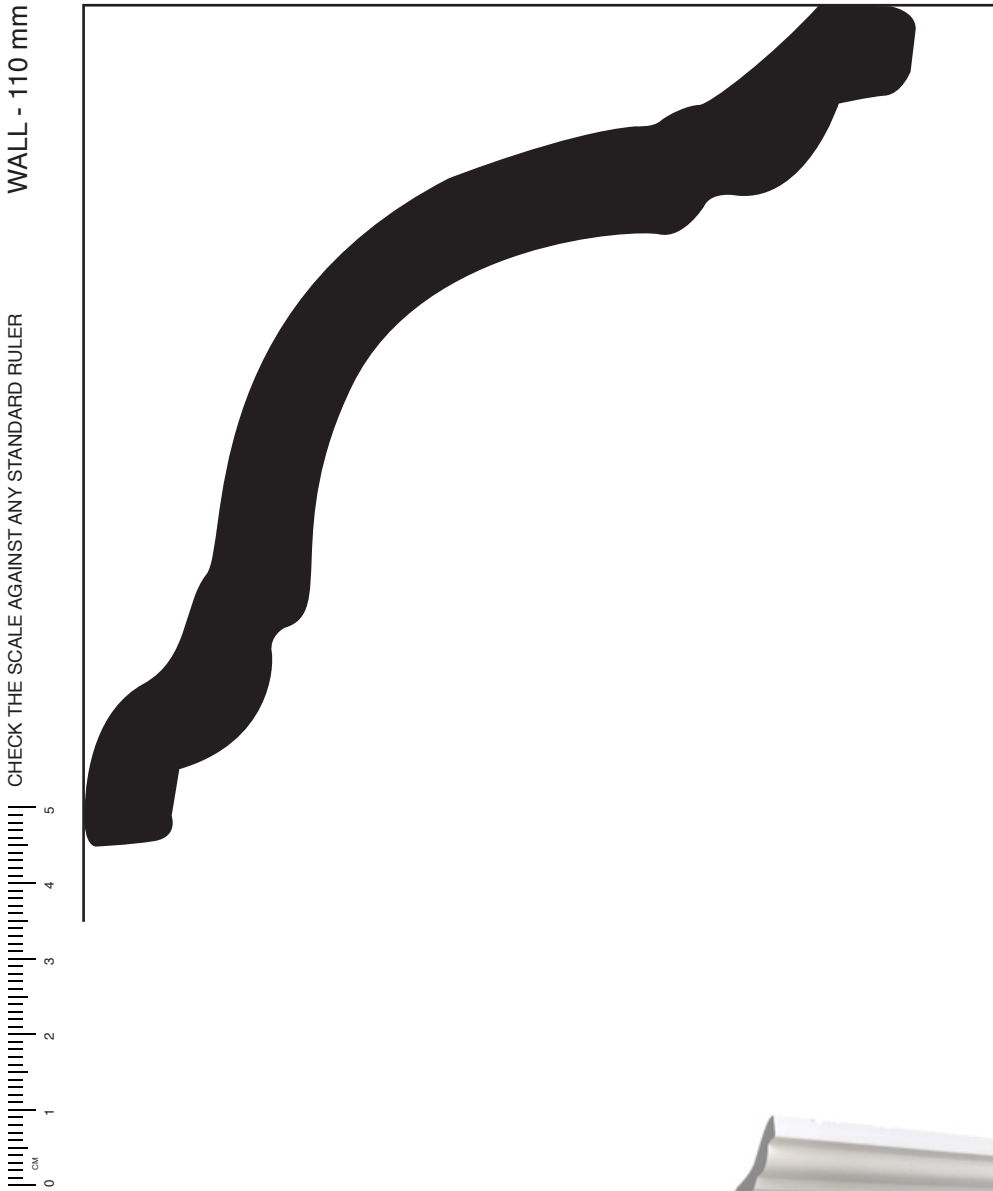

SR A353

CEILING - 110 mm

1:1 SCALE*

SR A353 *Colonial*

* When printed on an A4 page
Please set your PRINTER scale to NONE

Silver Cornices
INTERIOR SOLUTIONS

silvercornices.com.au
PHONE
(02) 9627 6550